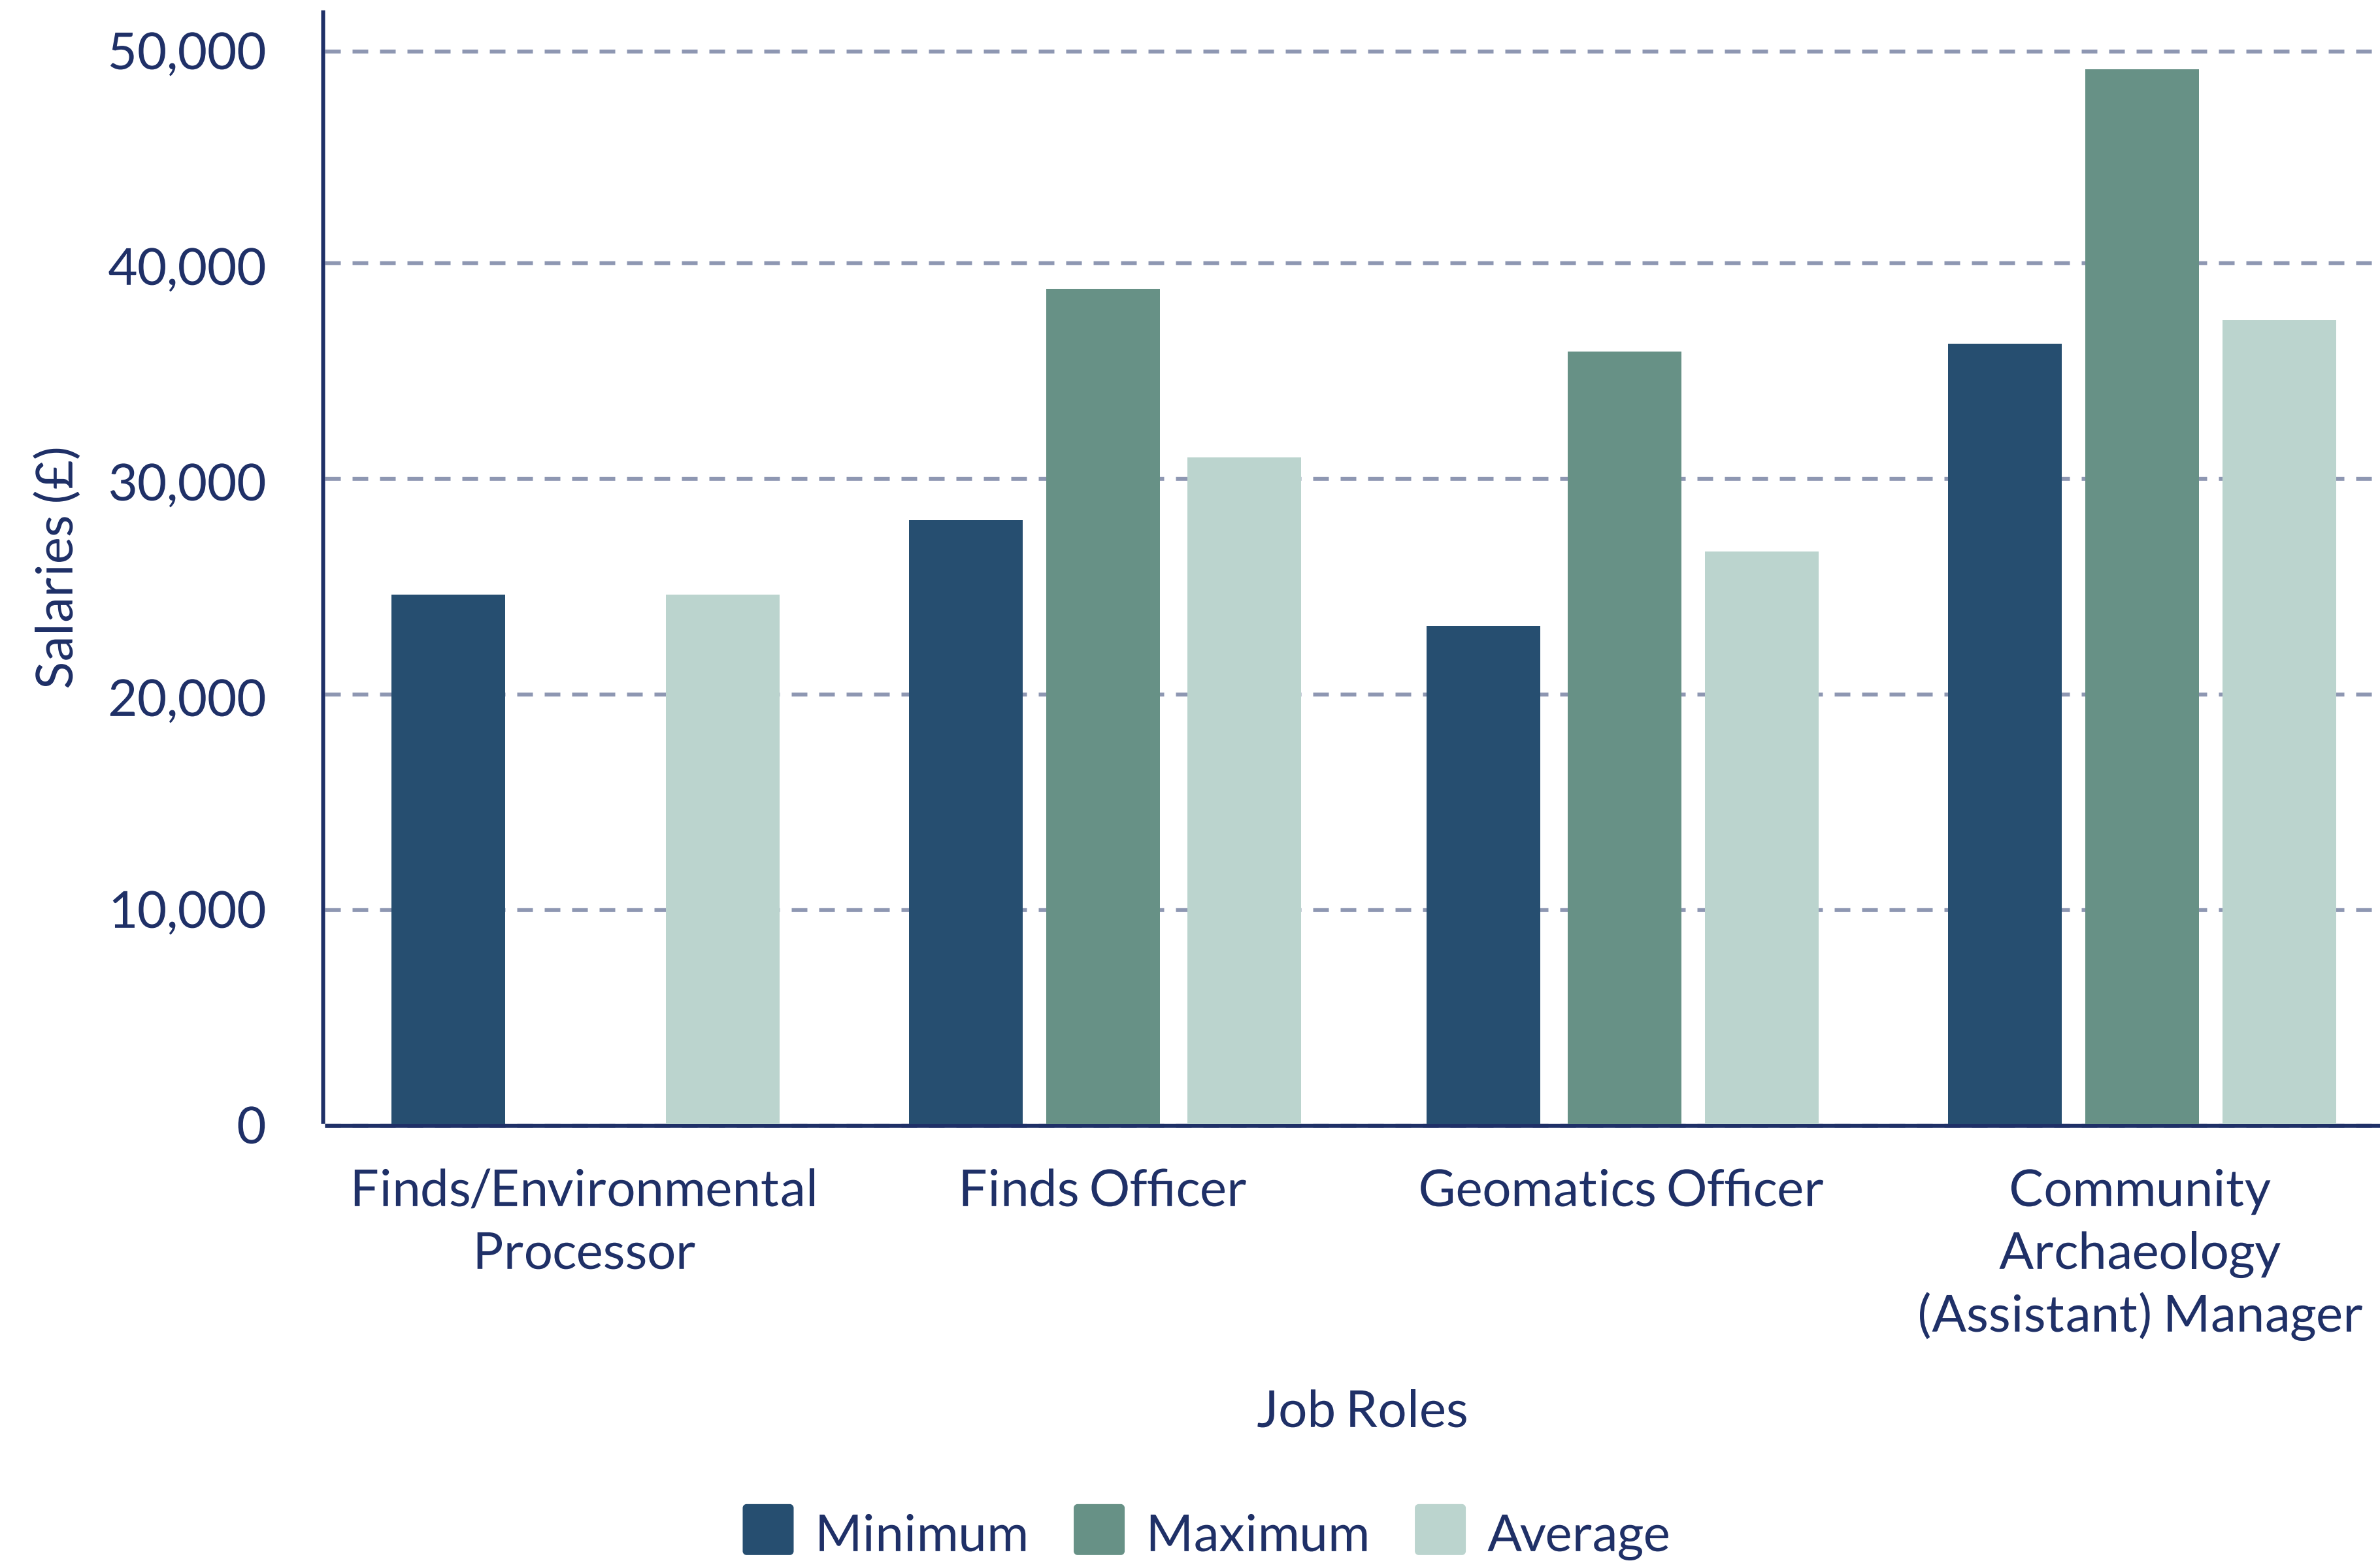

Specialists Summary

Minimum, maximum and average salaries

Average salaries

- ✓ Finds/Environmental Processor:
£24,730.00
- ✓ Finds Officer:
£31,201.17
- ✓ Geomatics Officer:
£26,837.00
- ✓ Community Archaeology (Assistant) Manager:
£37,552.50