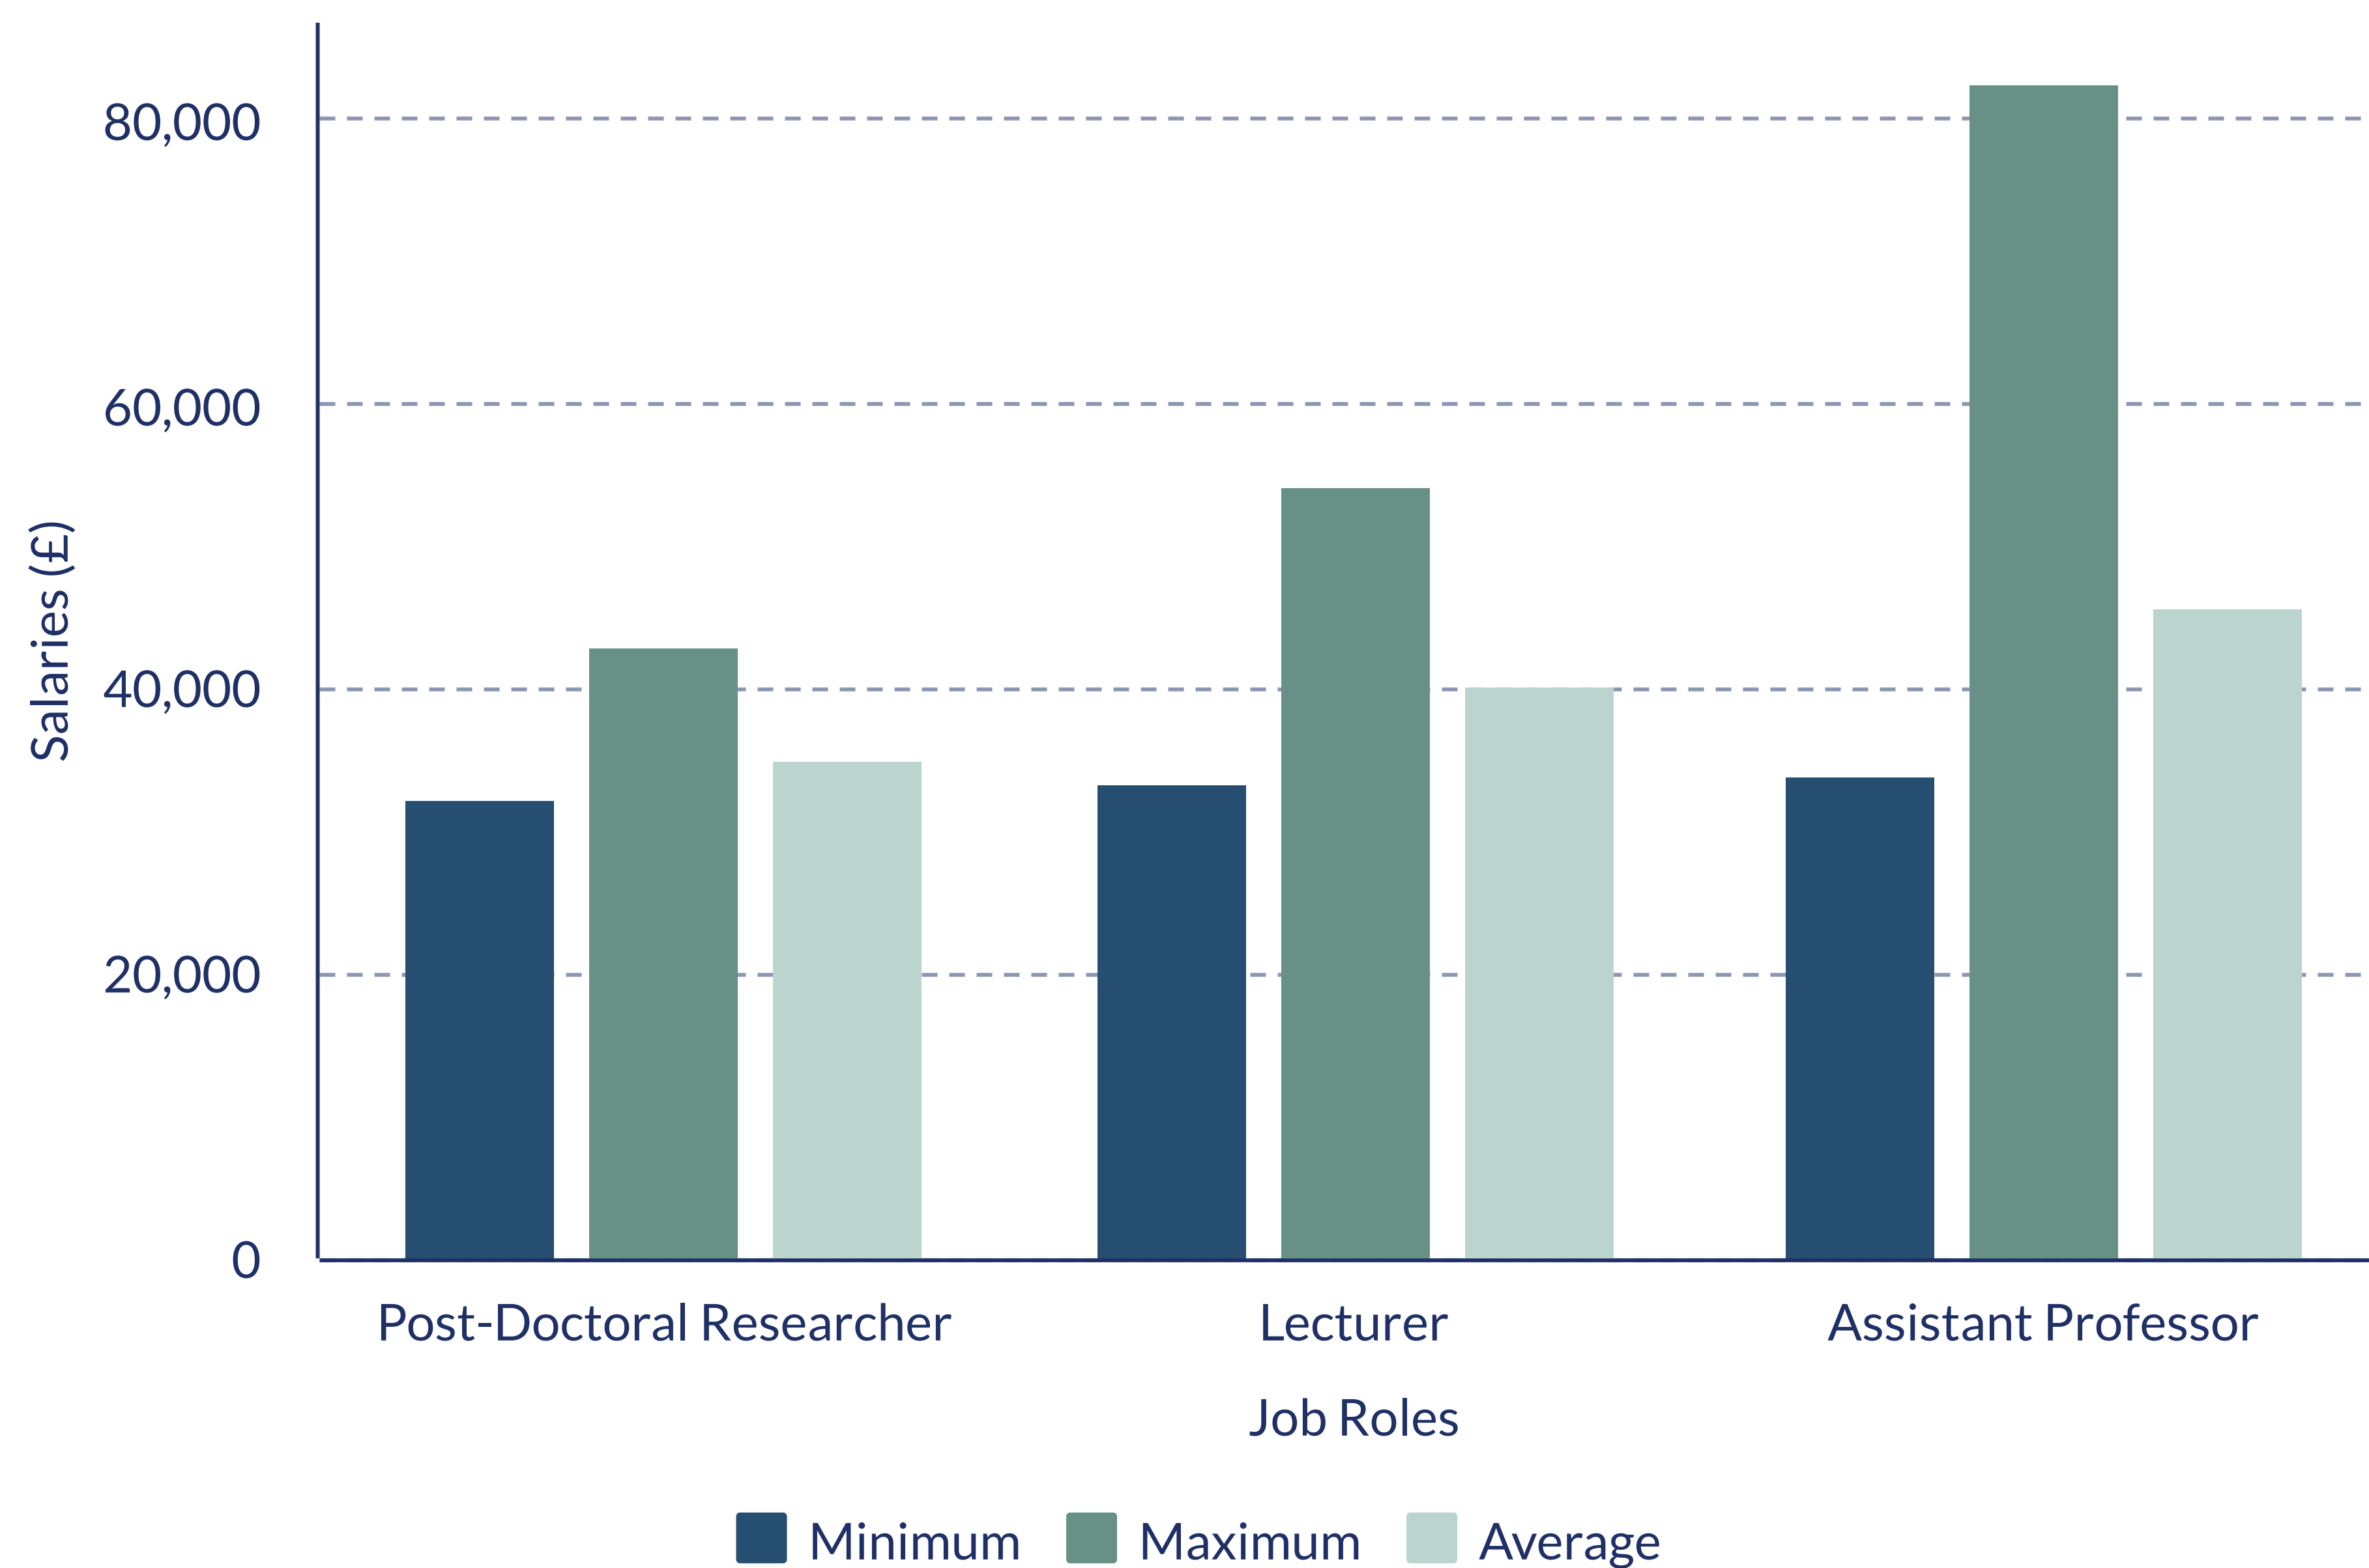

Minimum, maximum and average salaries

Average salaries

✓ Post-Doctoral Researcher
£35,144.50

✓ Lecturer:
£40,345.00

✓ Assistant Professor:
£45,870.88

CiFA grades difficult to attribute to academic roles and thus, have been left out.

National Living Wage 23+

£ 20,048

Real Living Wage 2023 UK

£ 20,972

Real Living Wage 2023 London

£ 22,992

Minimum Income Standard (Single Person)

£ 29,500