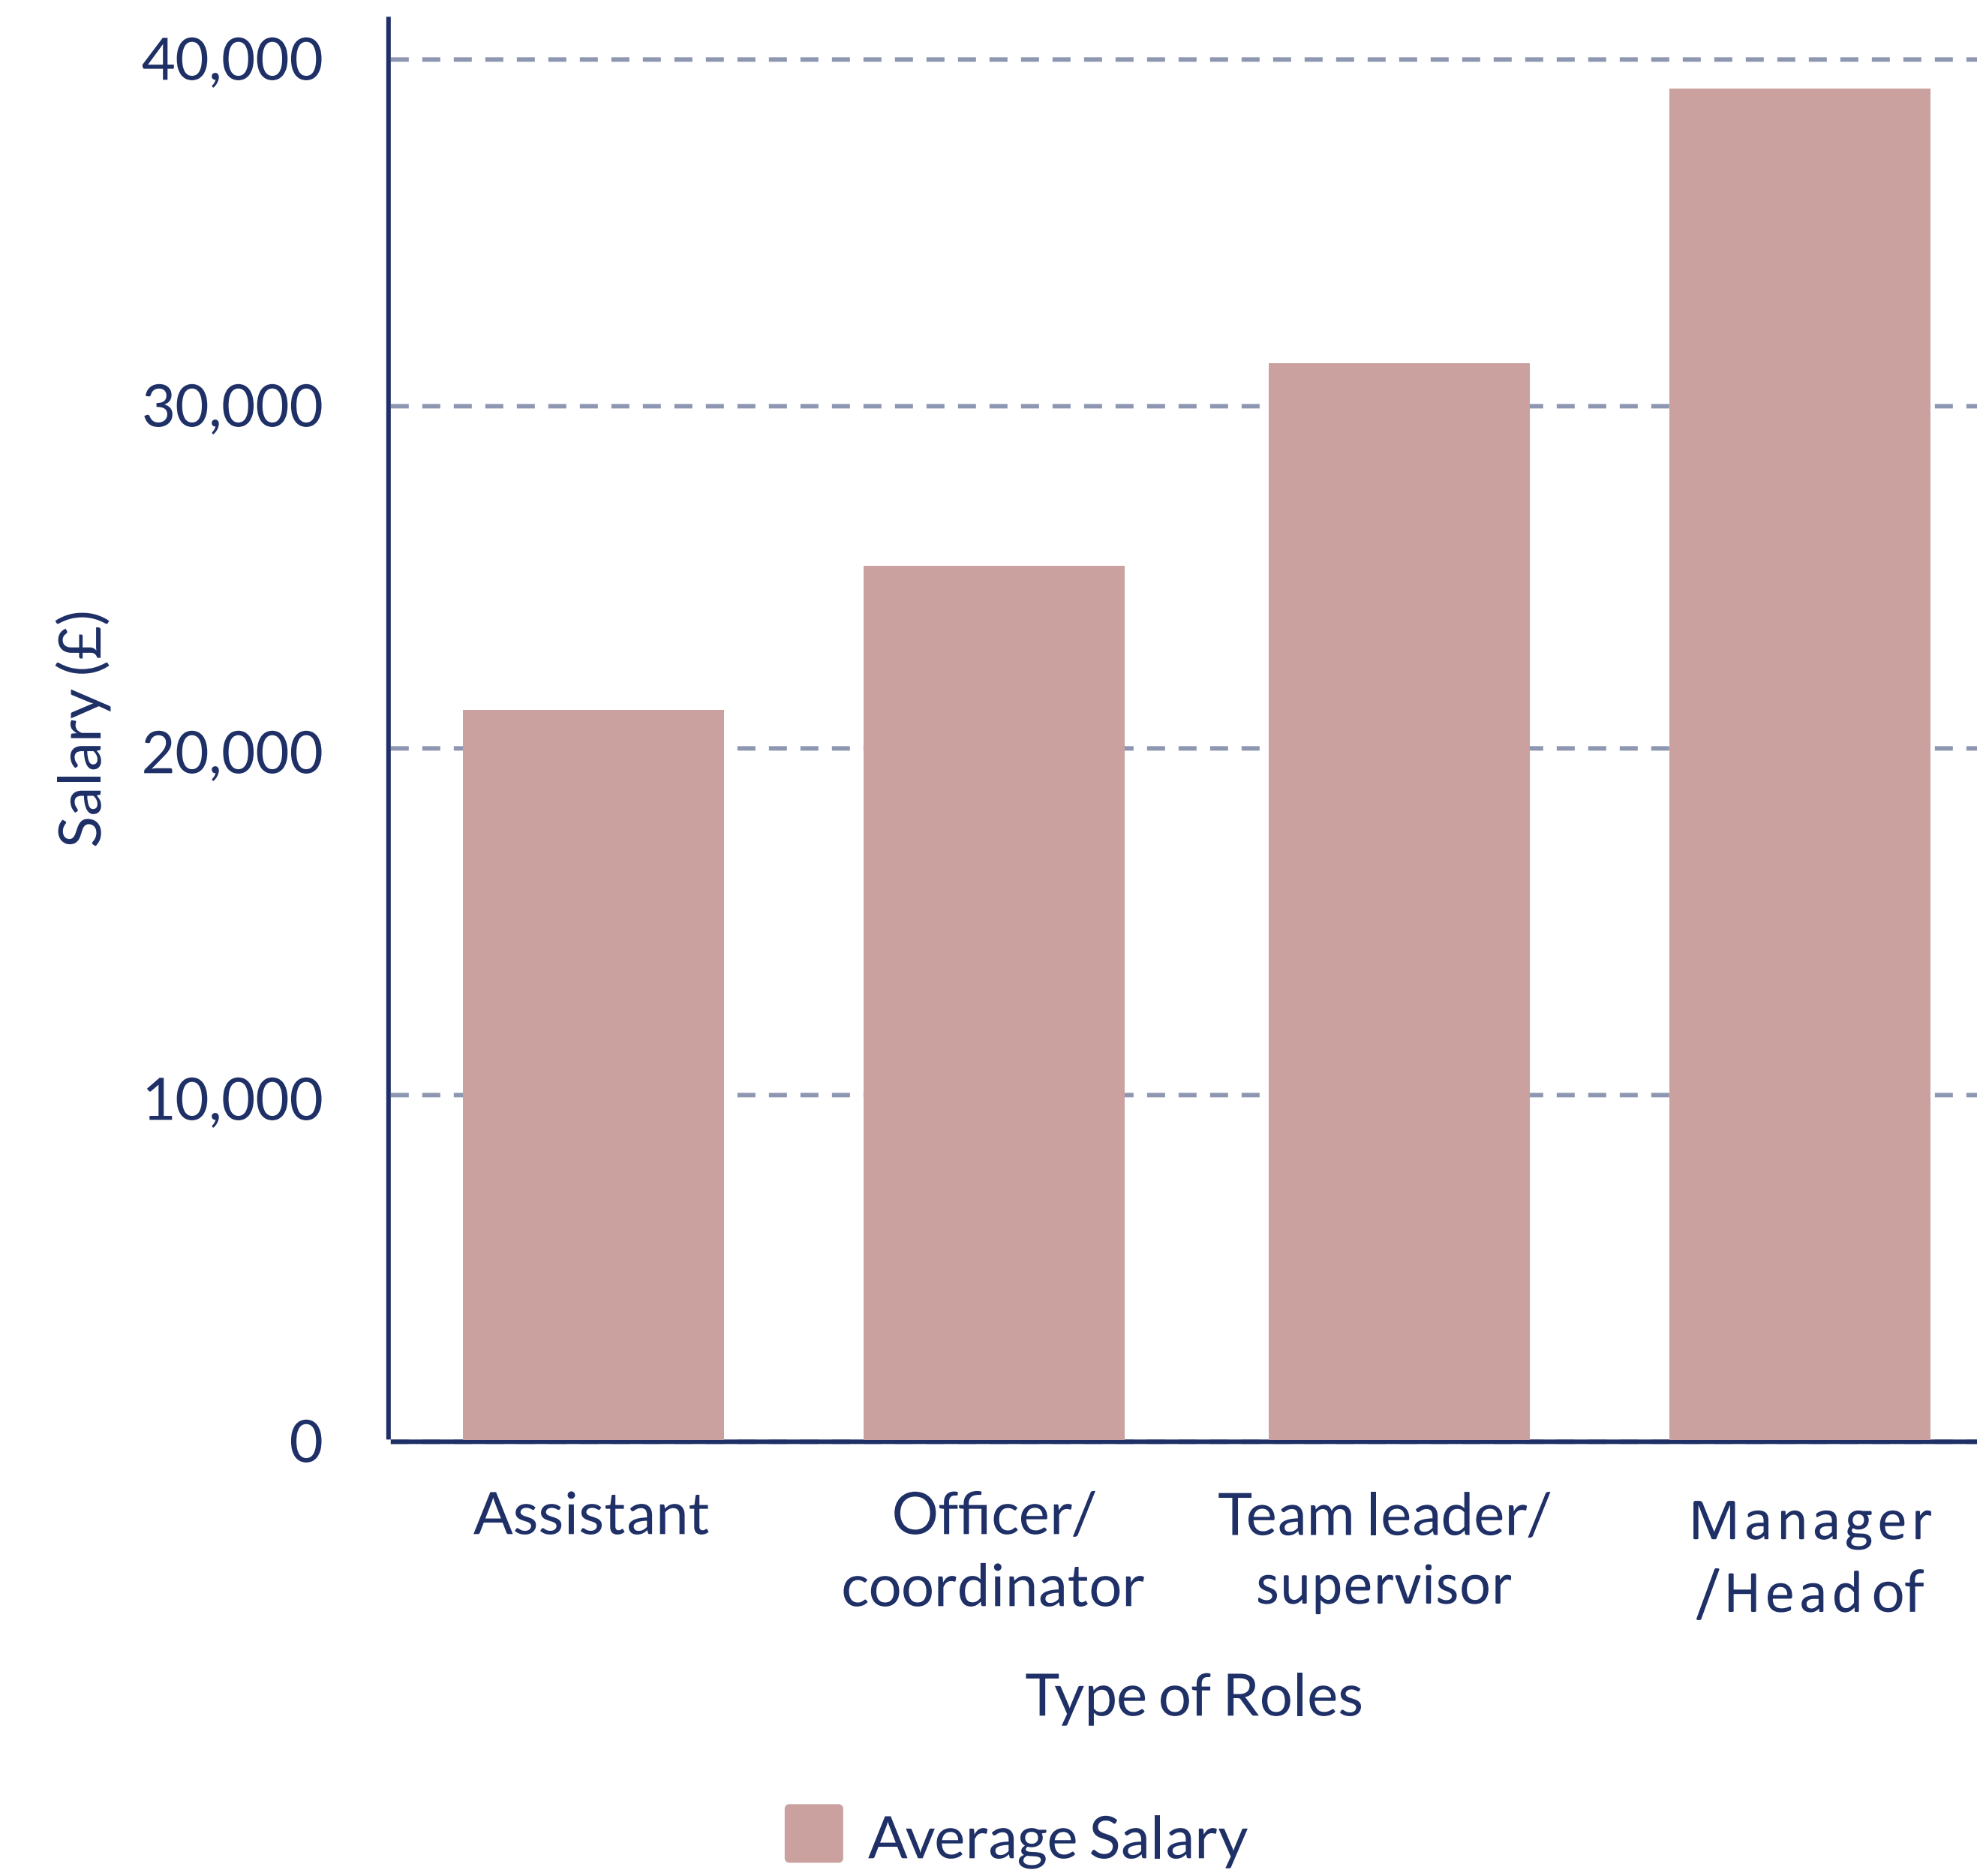

MA Overview

Museums Association average salaries by role- Curators/ Collections Management

Assistant
£21,672.00

Officer/ Coordinator
Team
£26,719.50

Team Leader/
Supervisor
£34,540.50

Manager/
Head of
£45,065.00