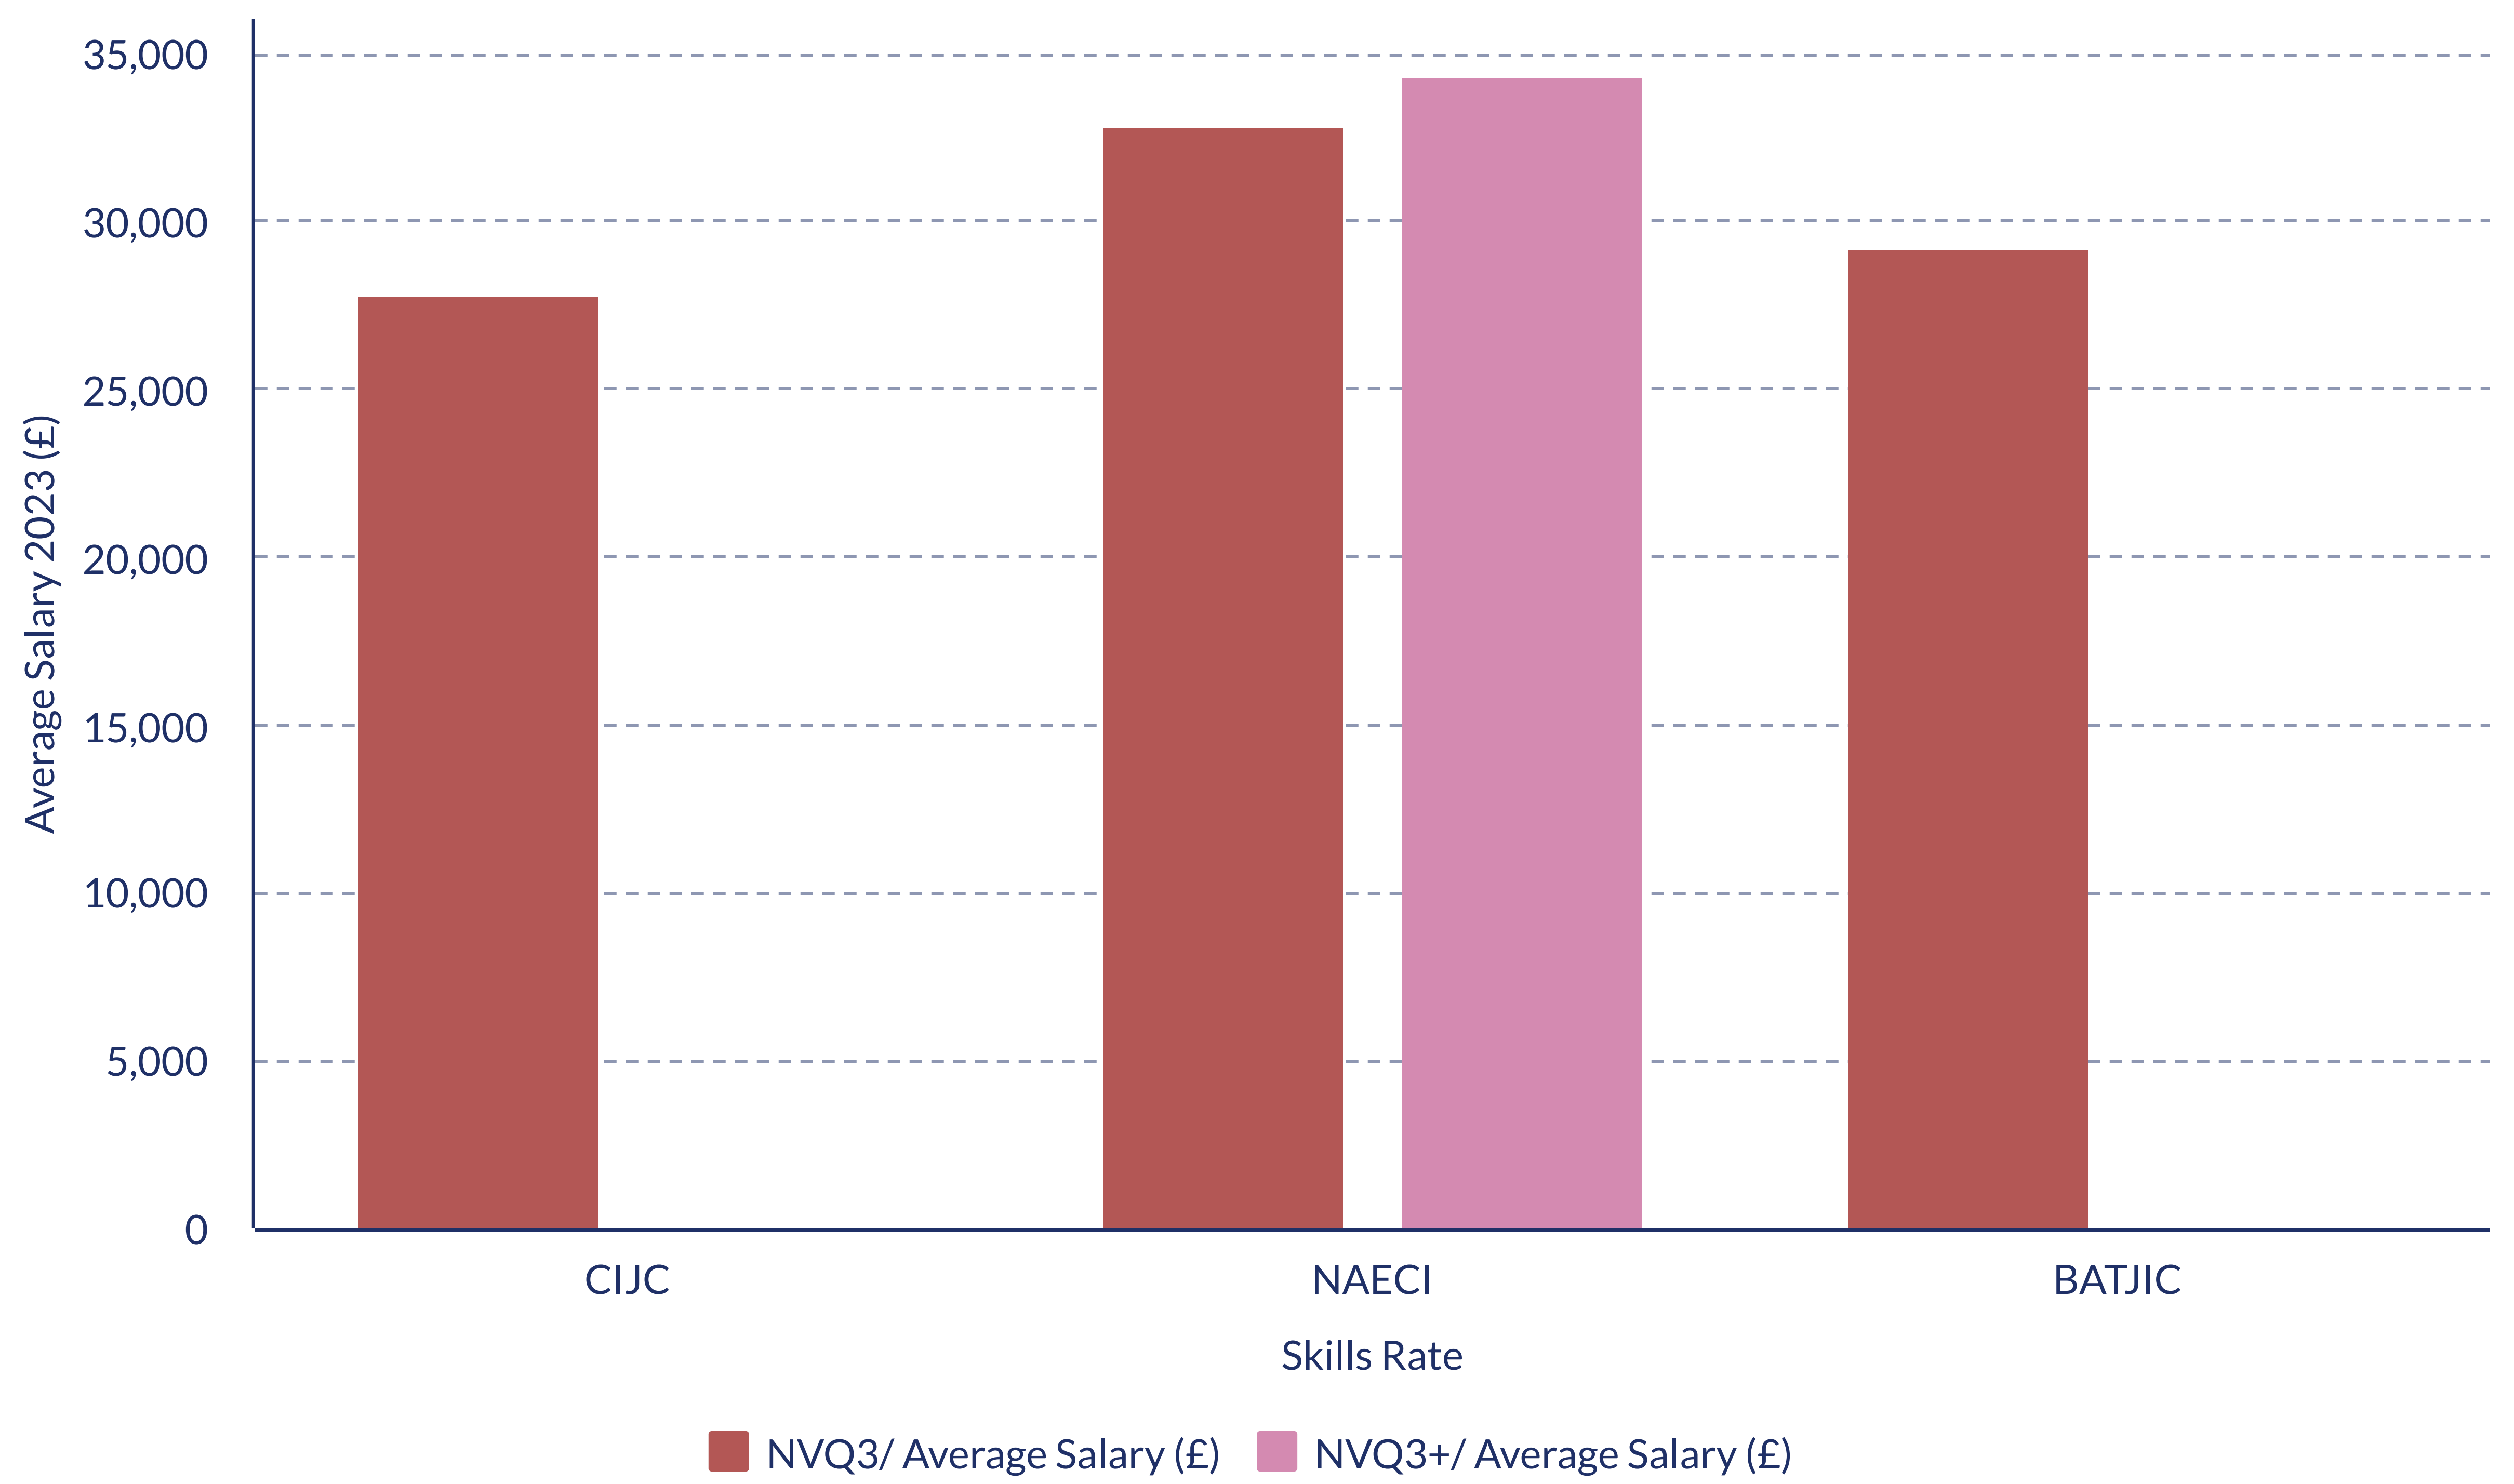

Average Salary for
CIJC Skills Rate 1
£27,821.04

Average Salary
for NAECI Grade 5
£32,784.96

Average Salary
for NAECI Grade 6
£34,266.44

Average Salary for BATJIC
Advanced Craft Role
£29,167.84