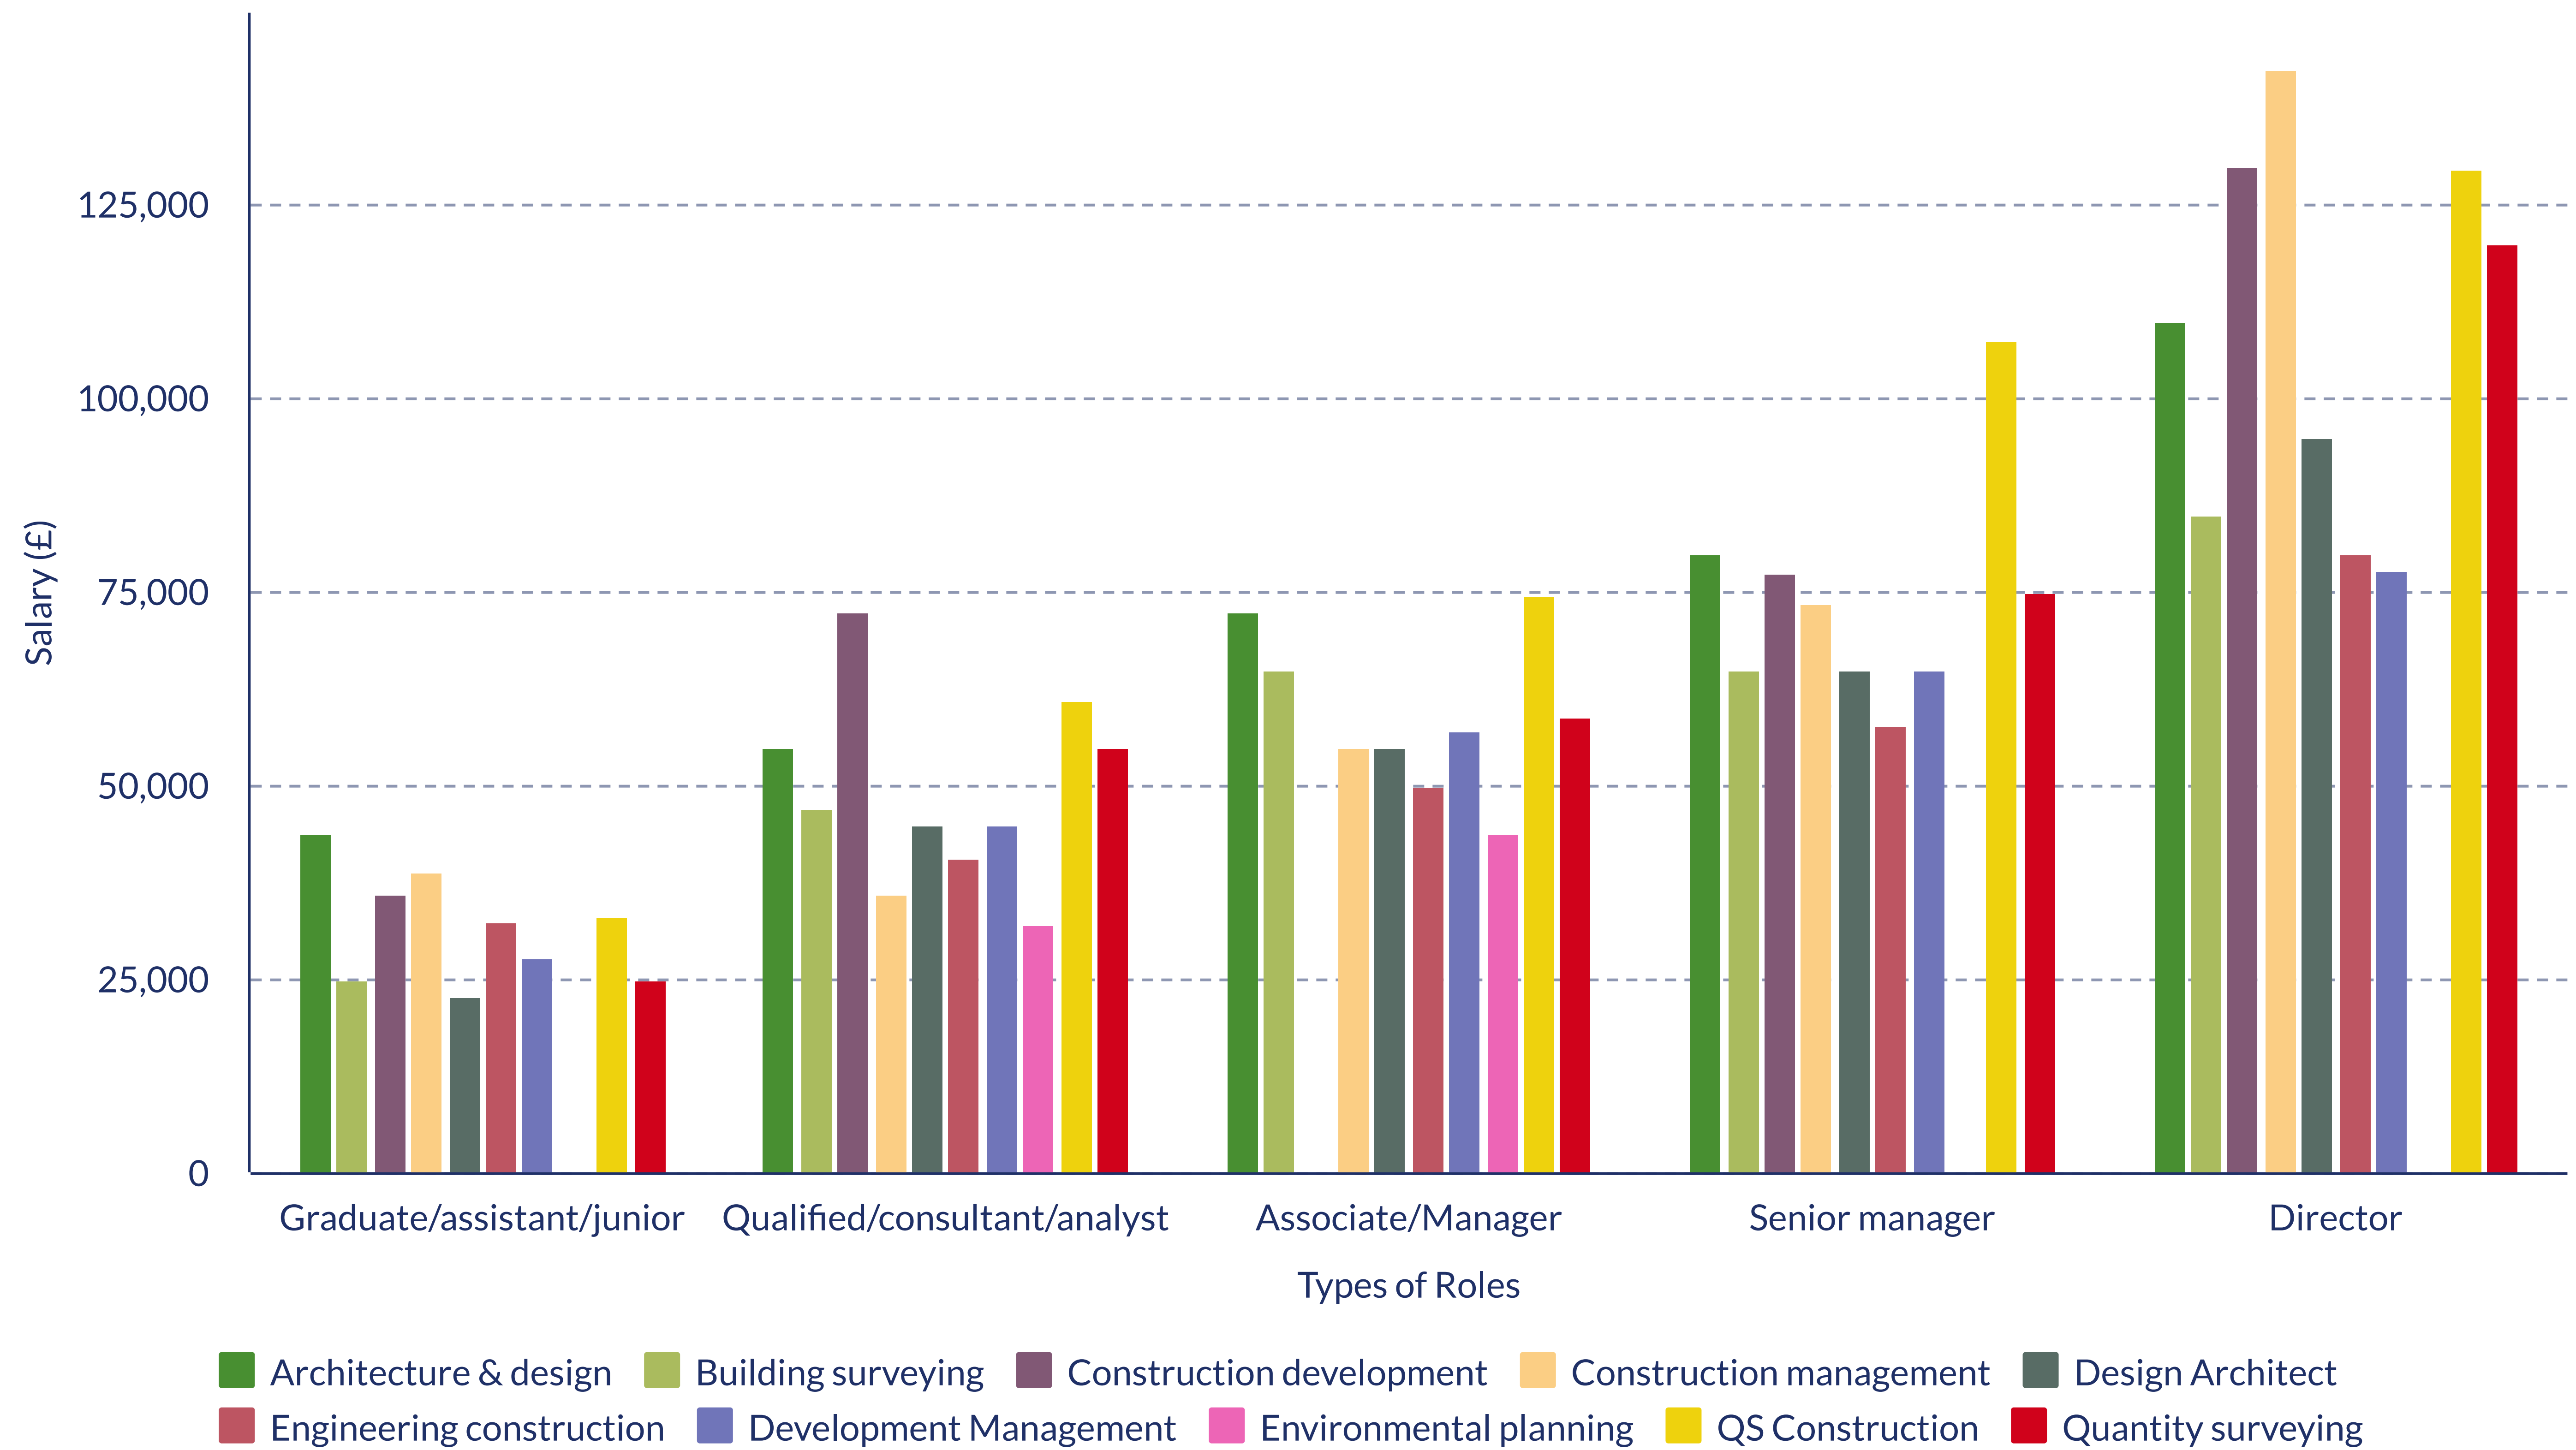

Real Living Wage 2023 London

£ 22,992

Minimum Income Standard (Single Person)

£ 29,500

—
COMPARATORS'
OVERVIEW

©Wessex Archaeology

Royal Institution of Chartered Surveyors average salaries

RICS Overview