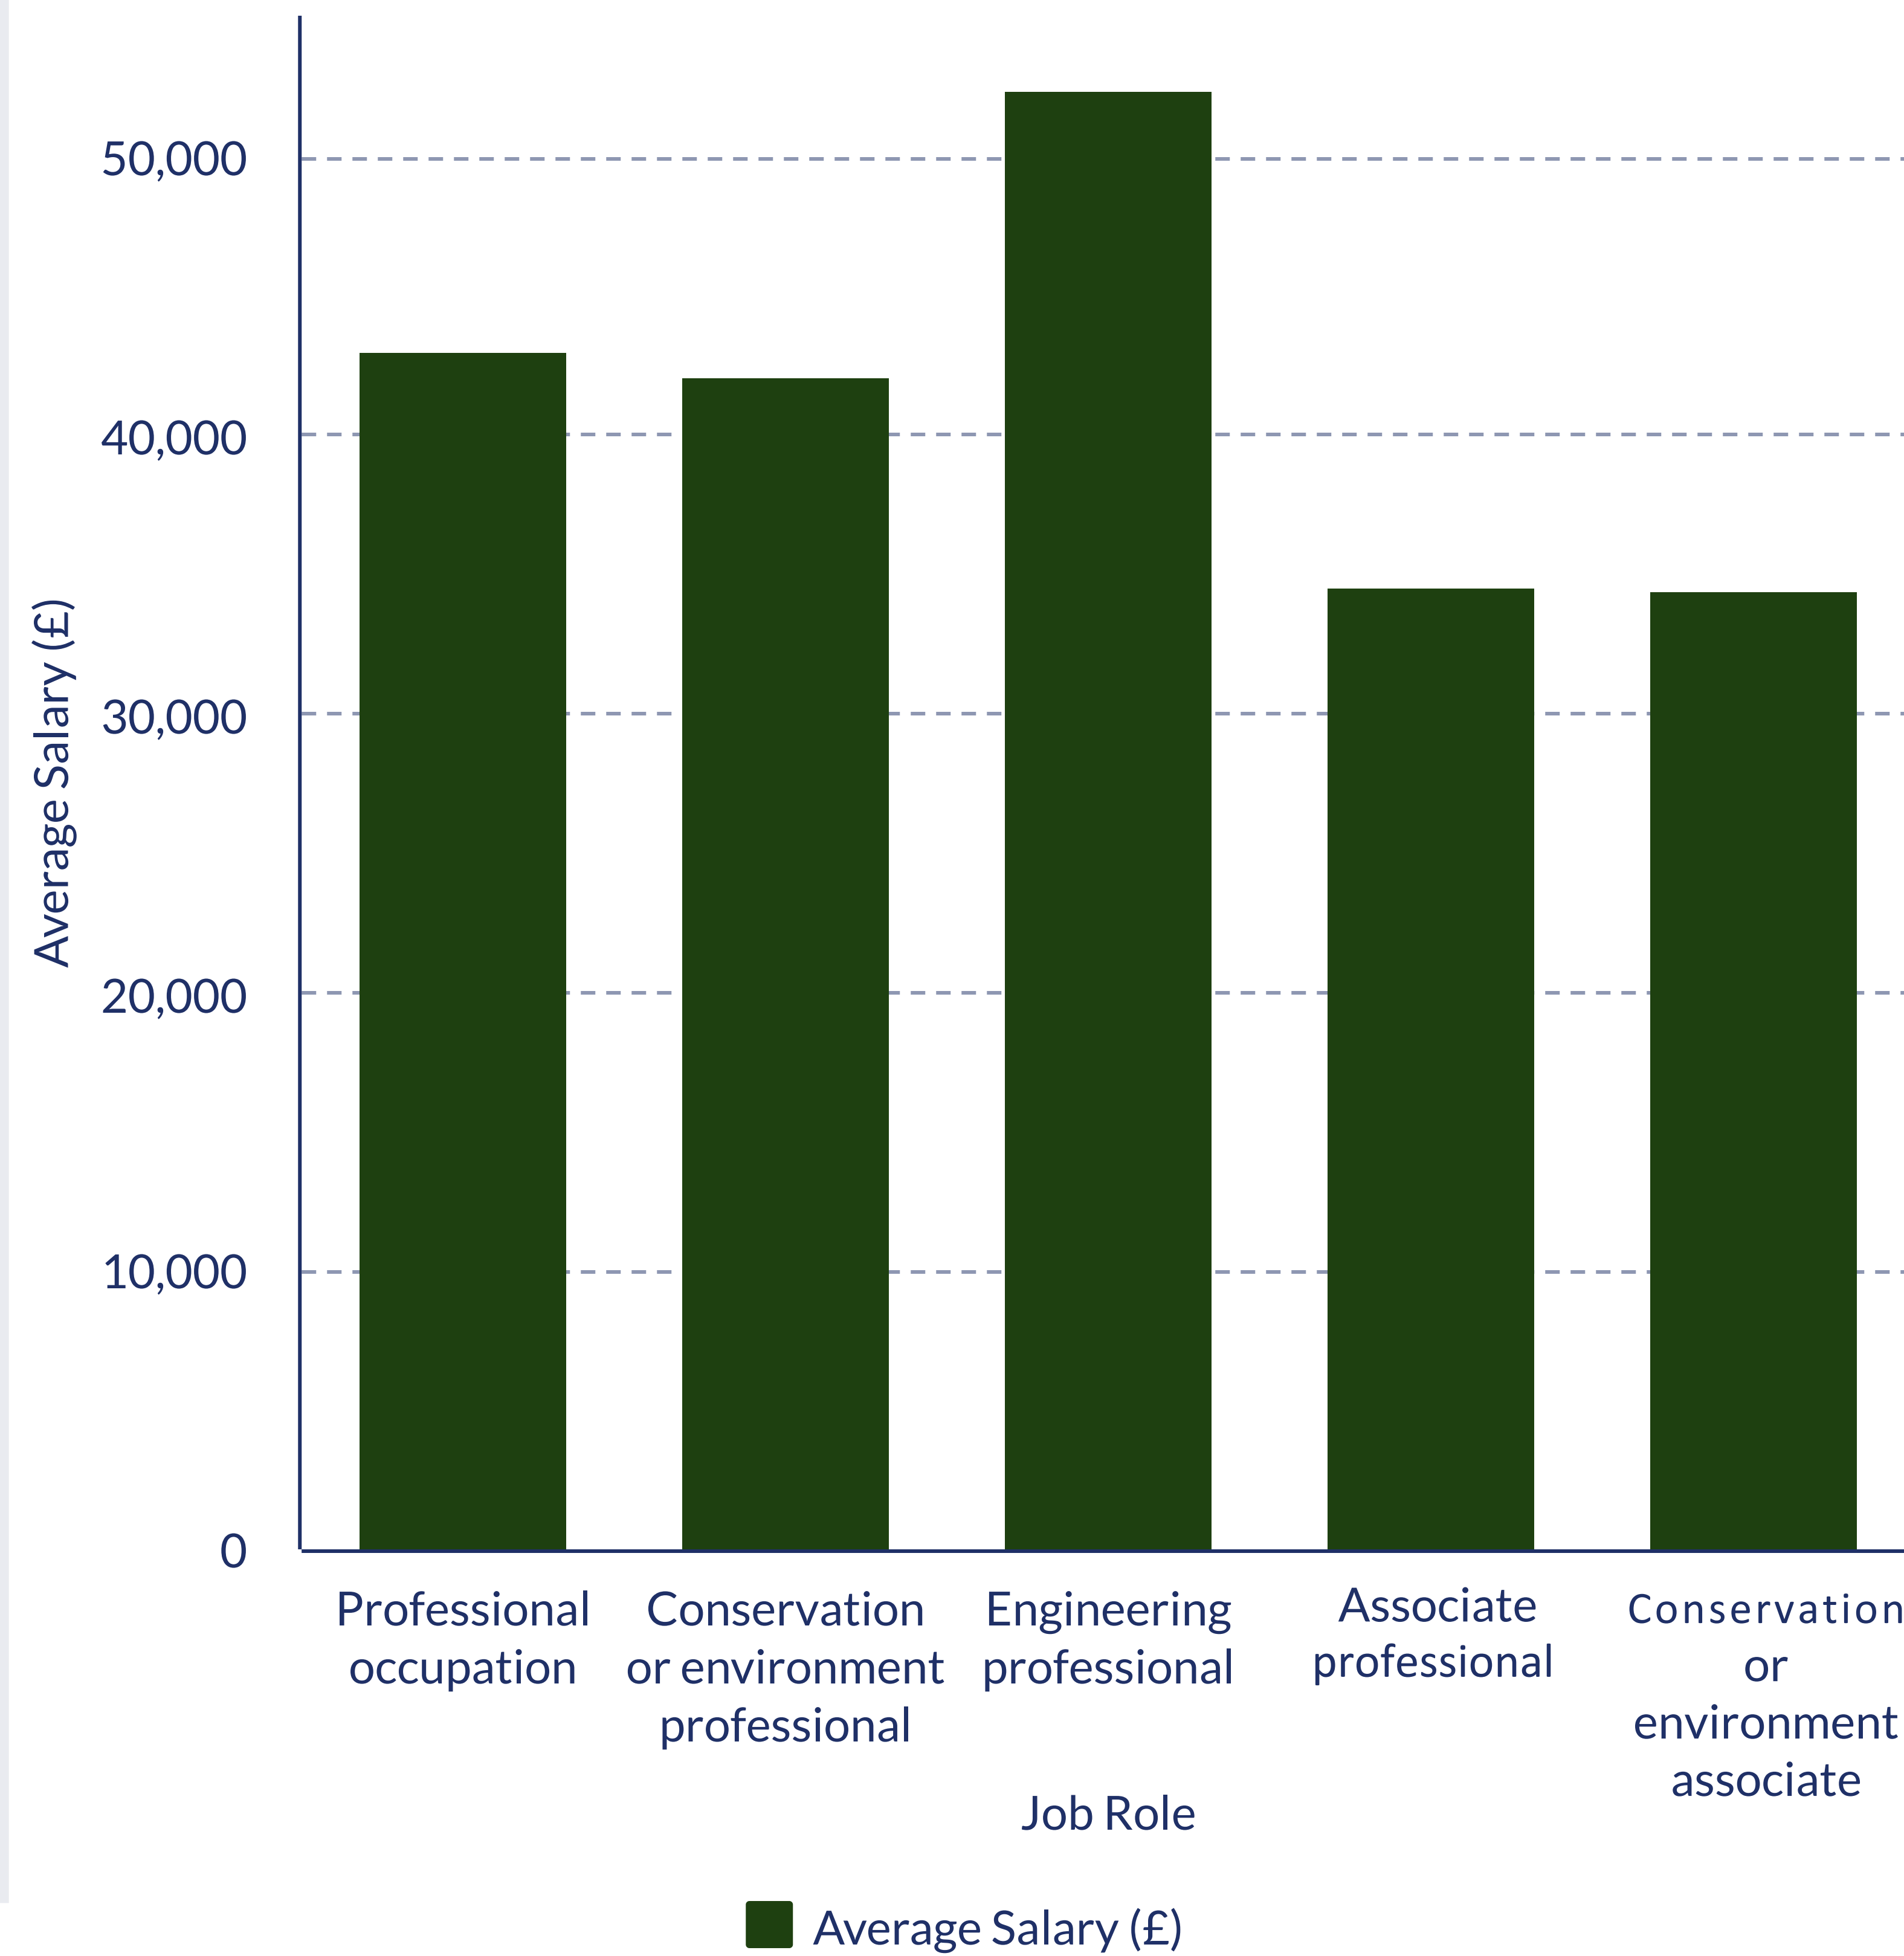

IEMA Overview

Institute of Environmental Managers and Assessors' (IEMA) average salaries by membership grade and job roles