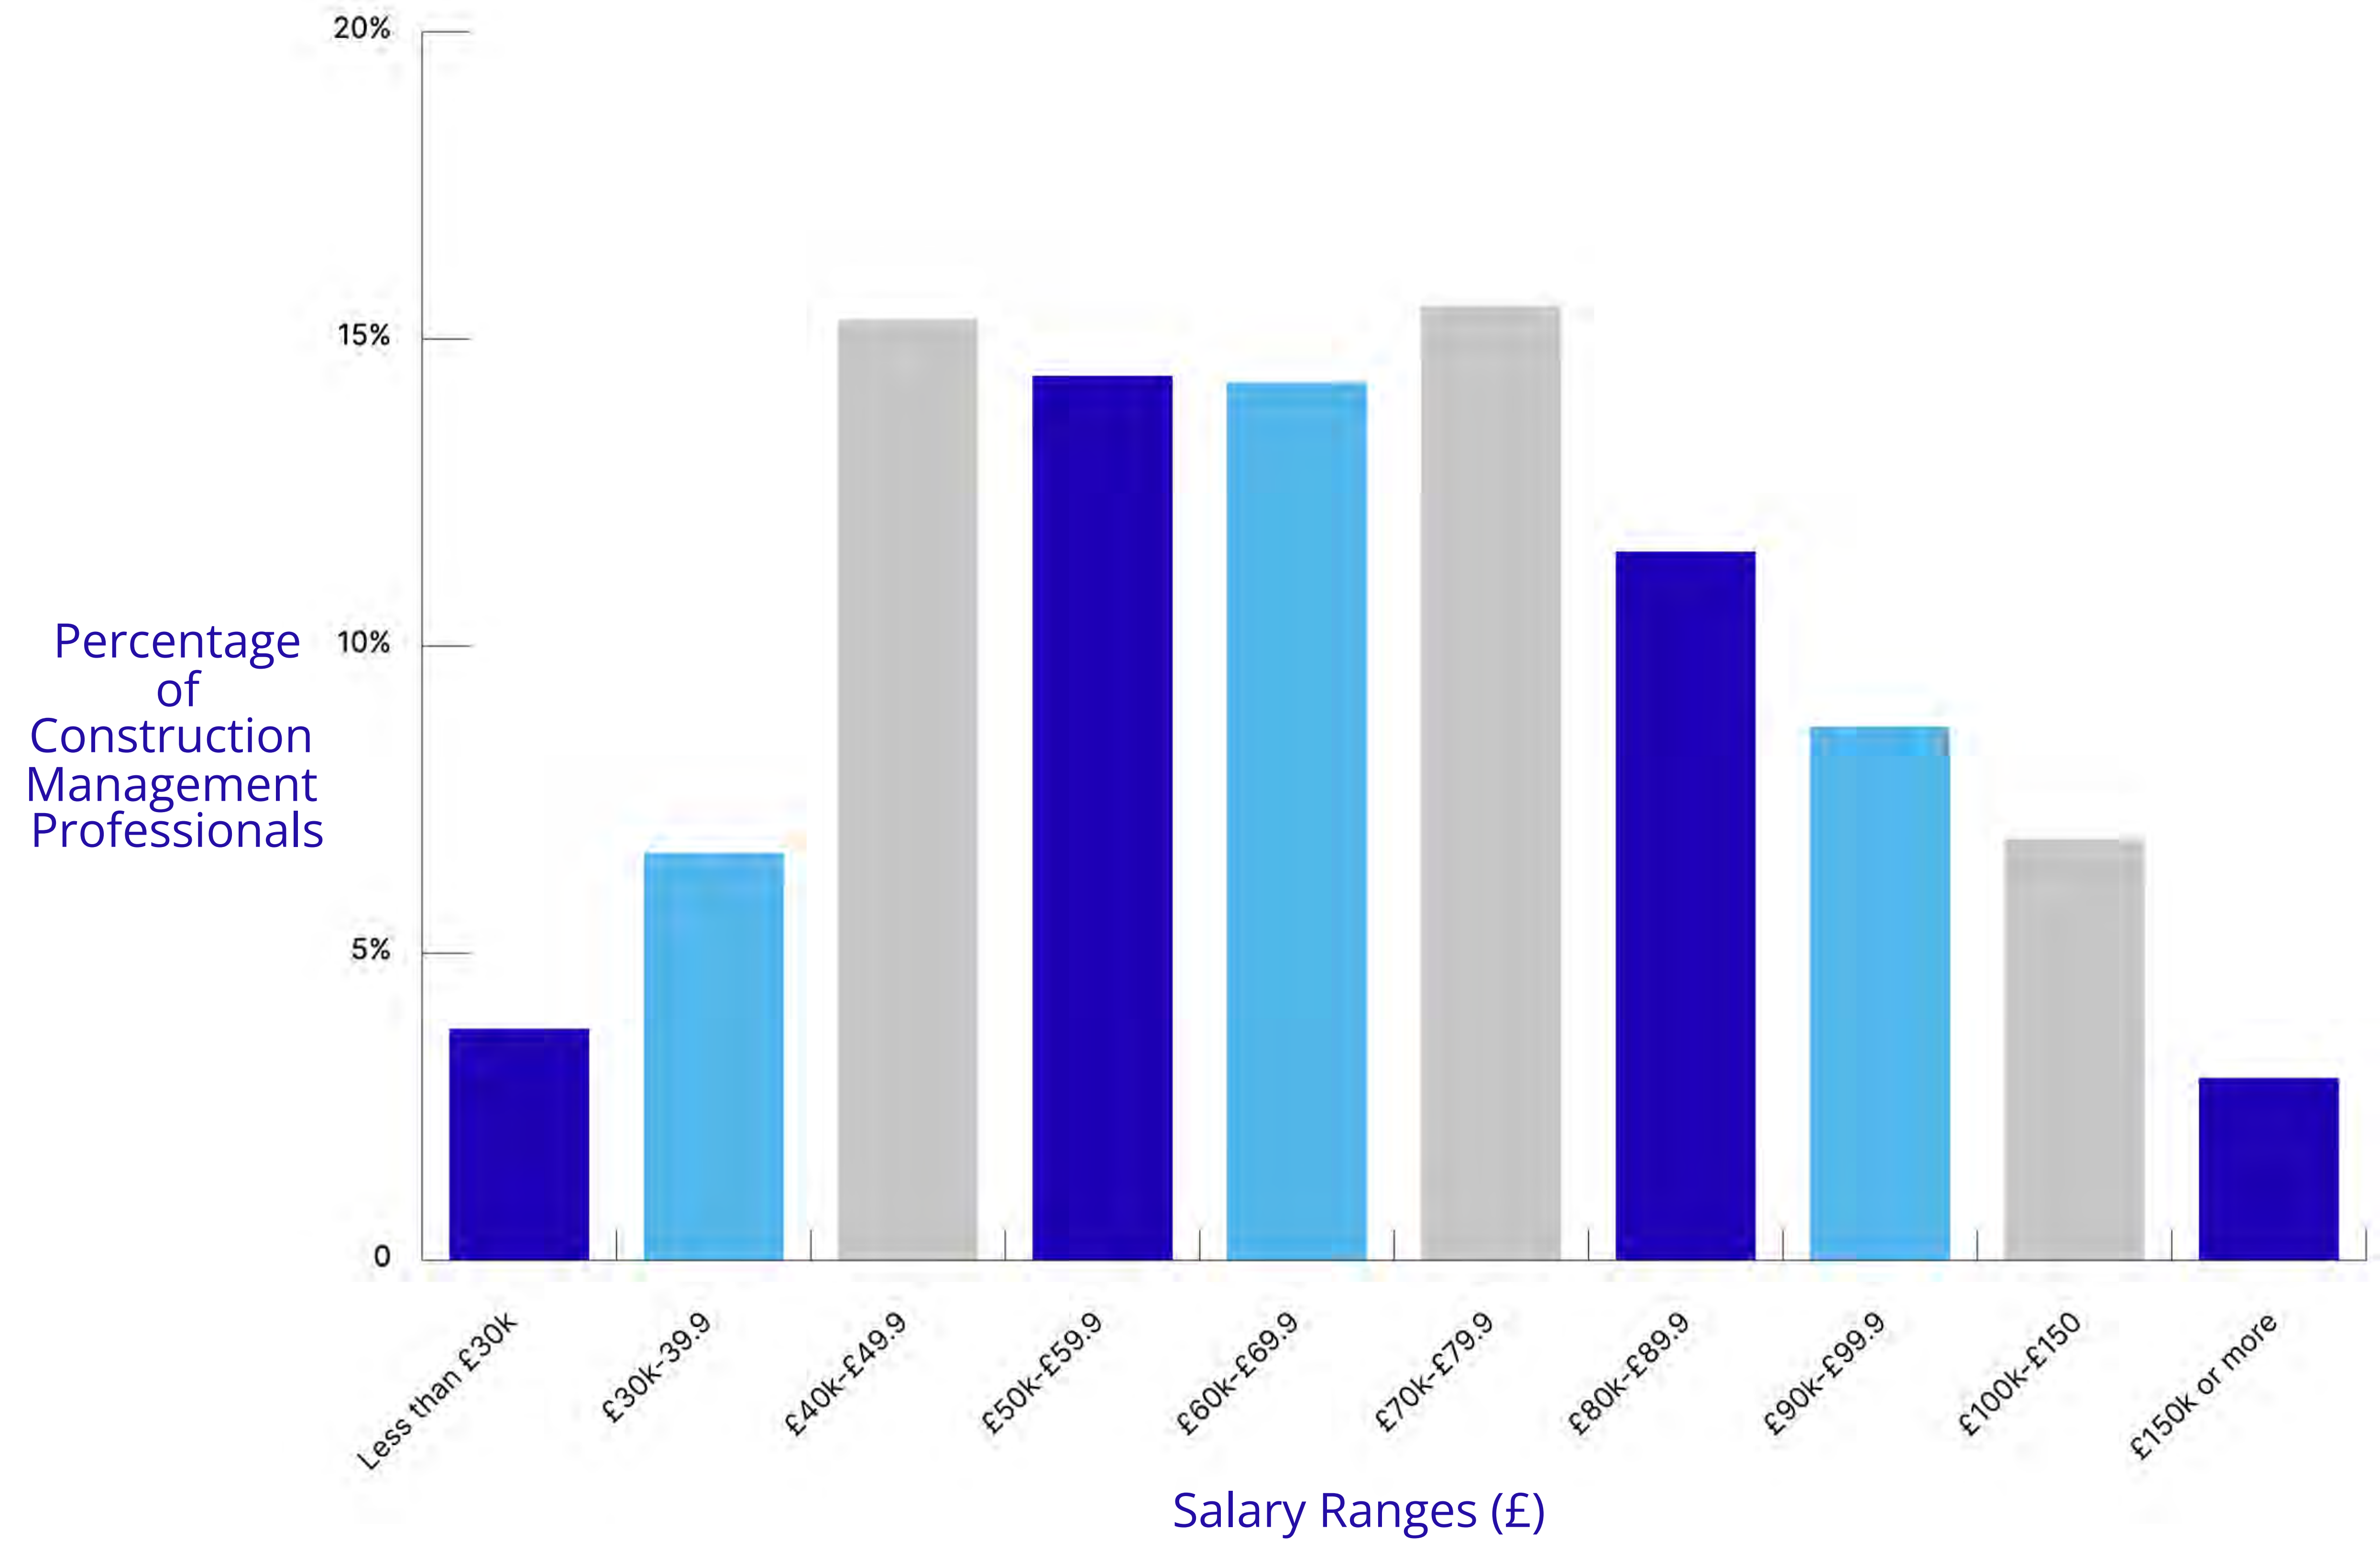

Team Leader/
Supervisor
£34,540.50

Manager/
Head of
£45,065.00

©Wessex Archaeology

CIOB Overview

Chartered Institute Of Building's salary distribution

Average Salary for Construction Professionals
£70,851.00