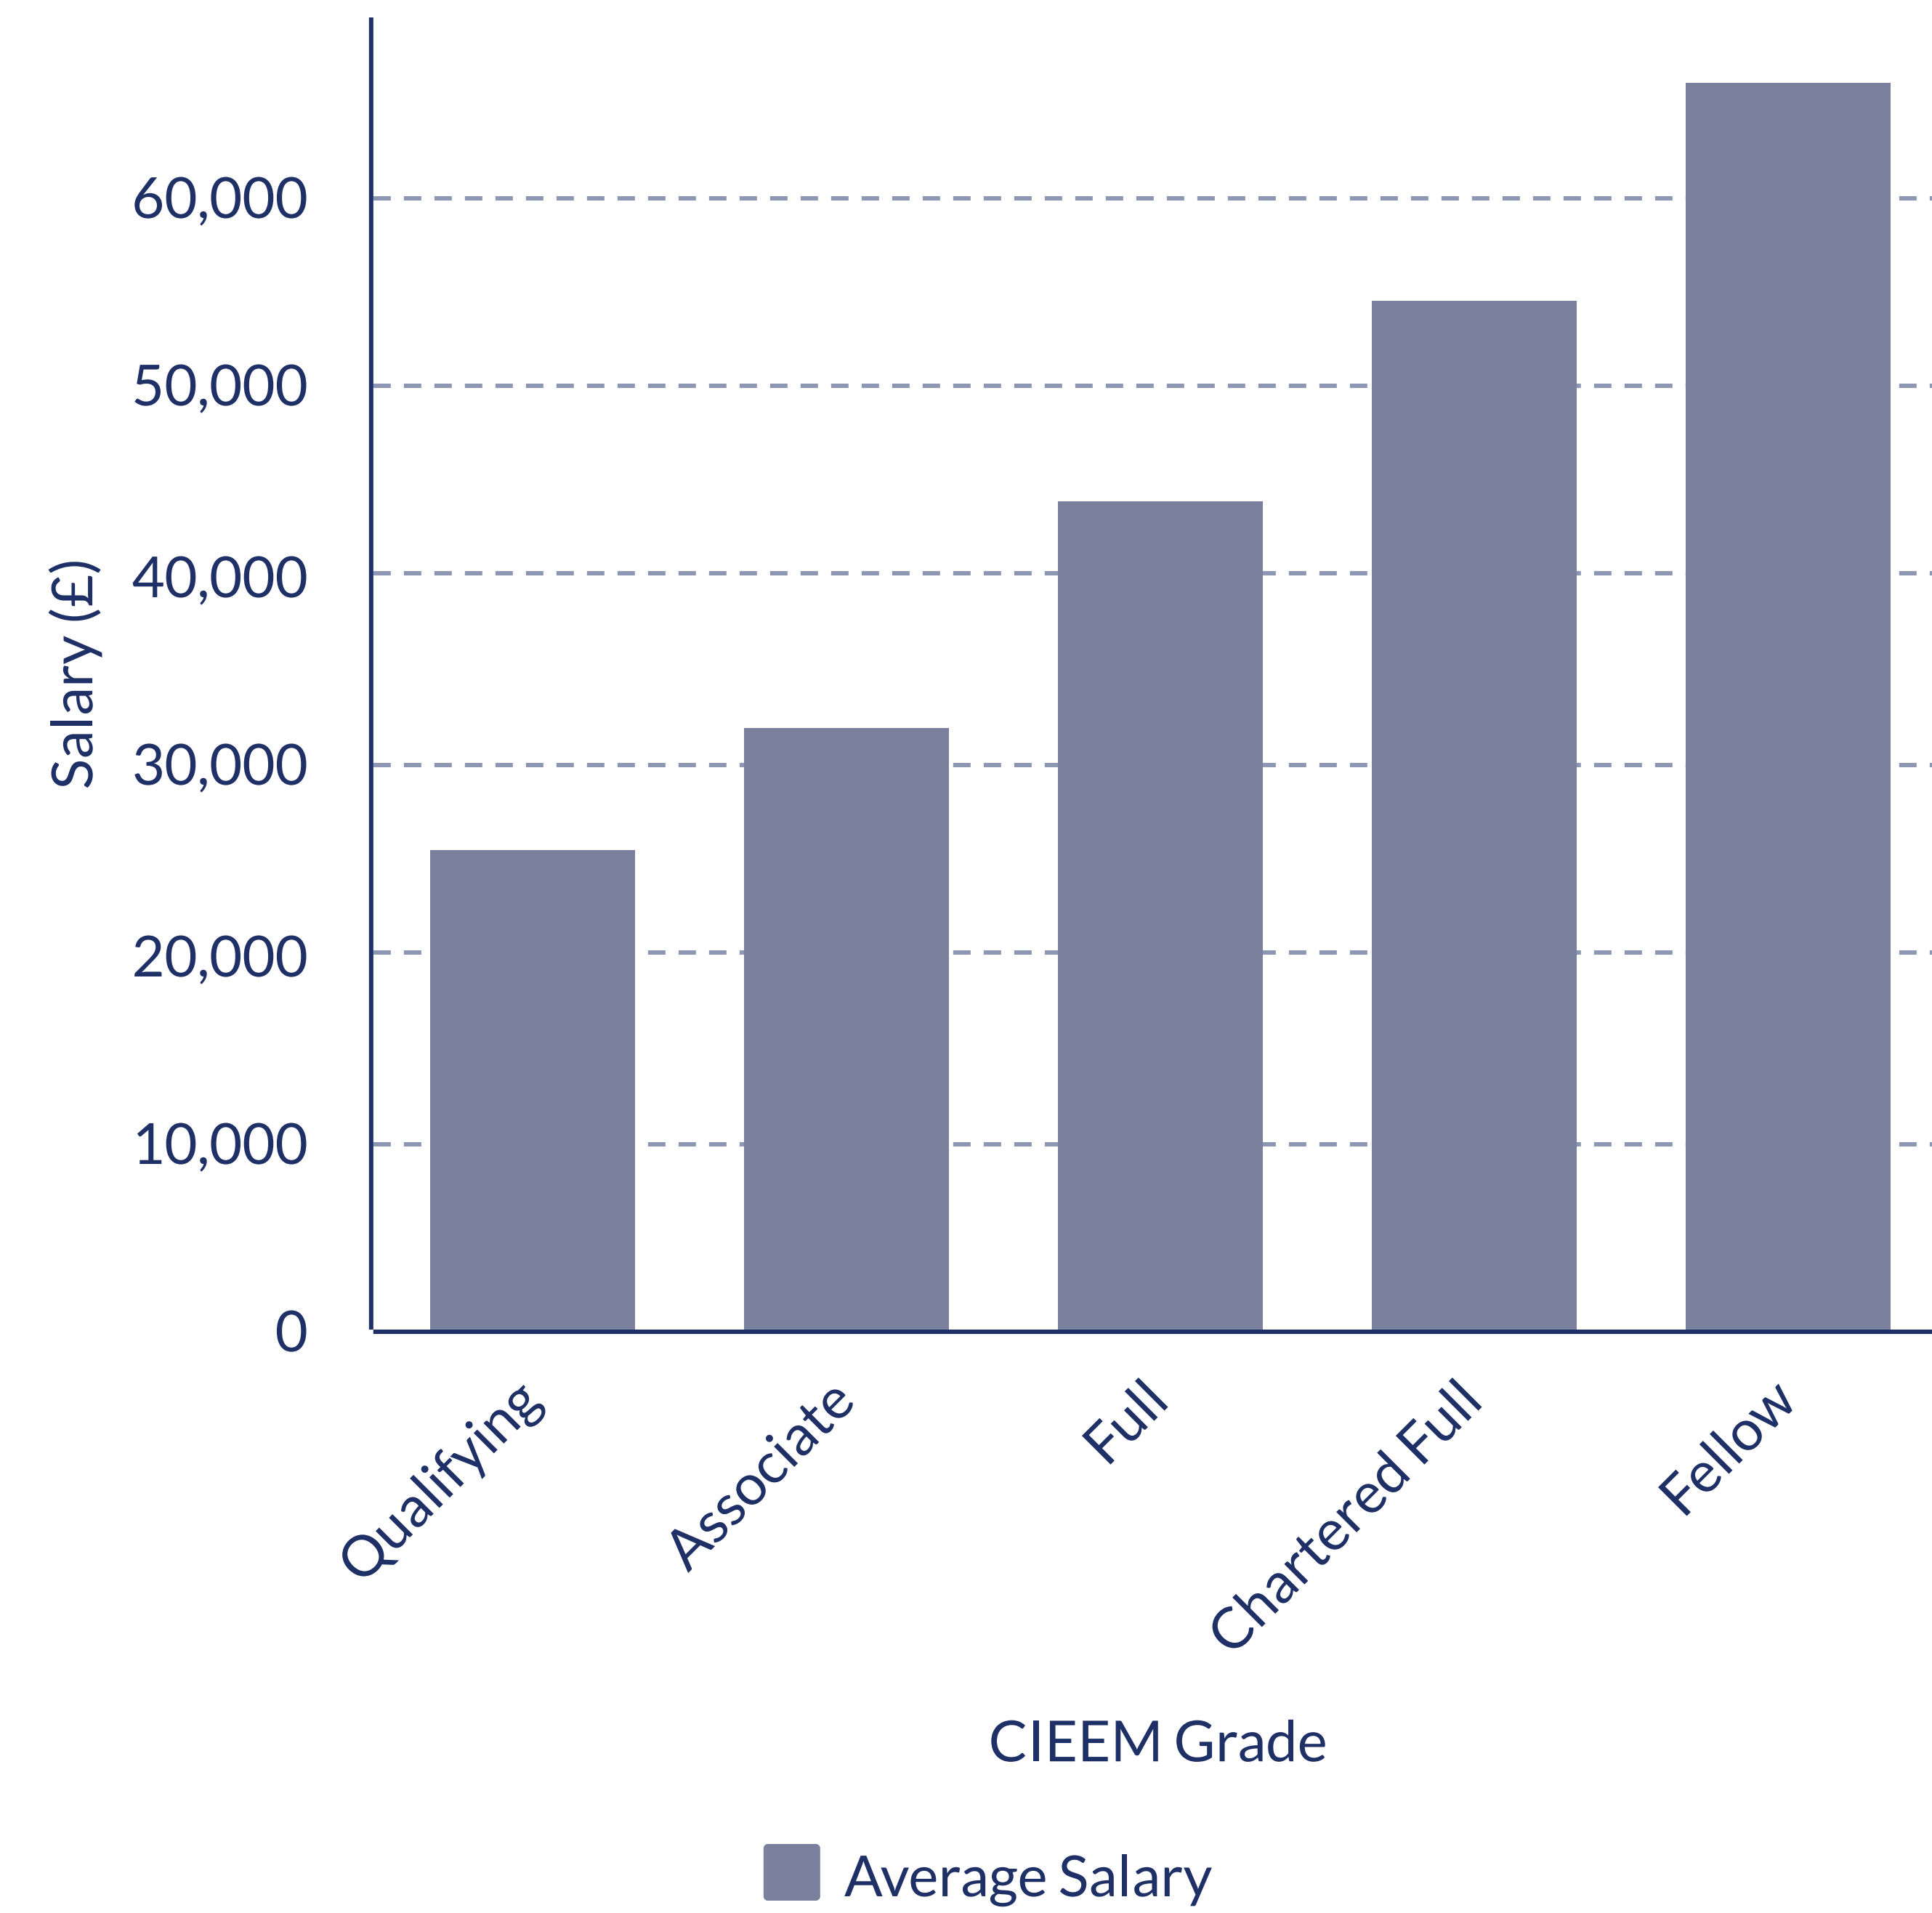

CIEEM average salaries by grade