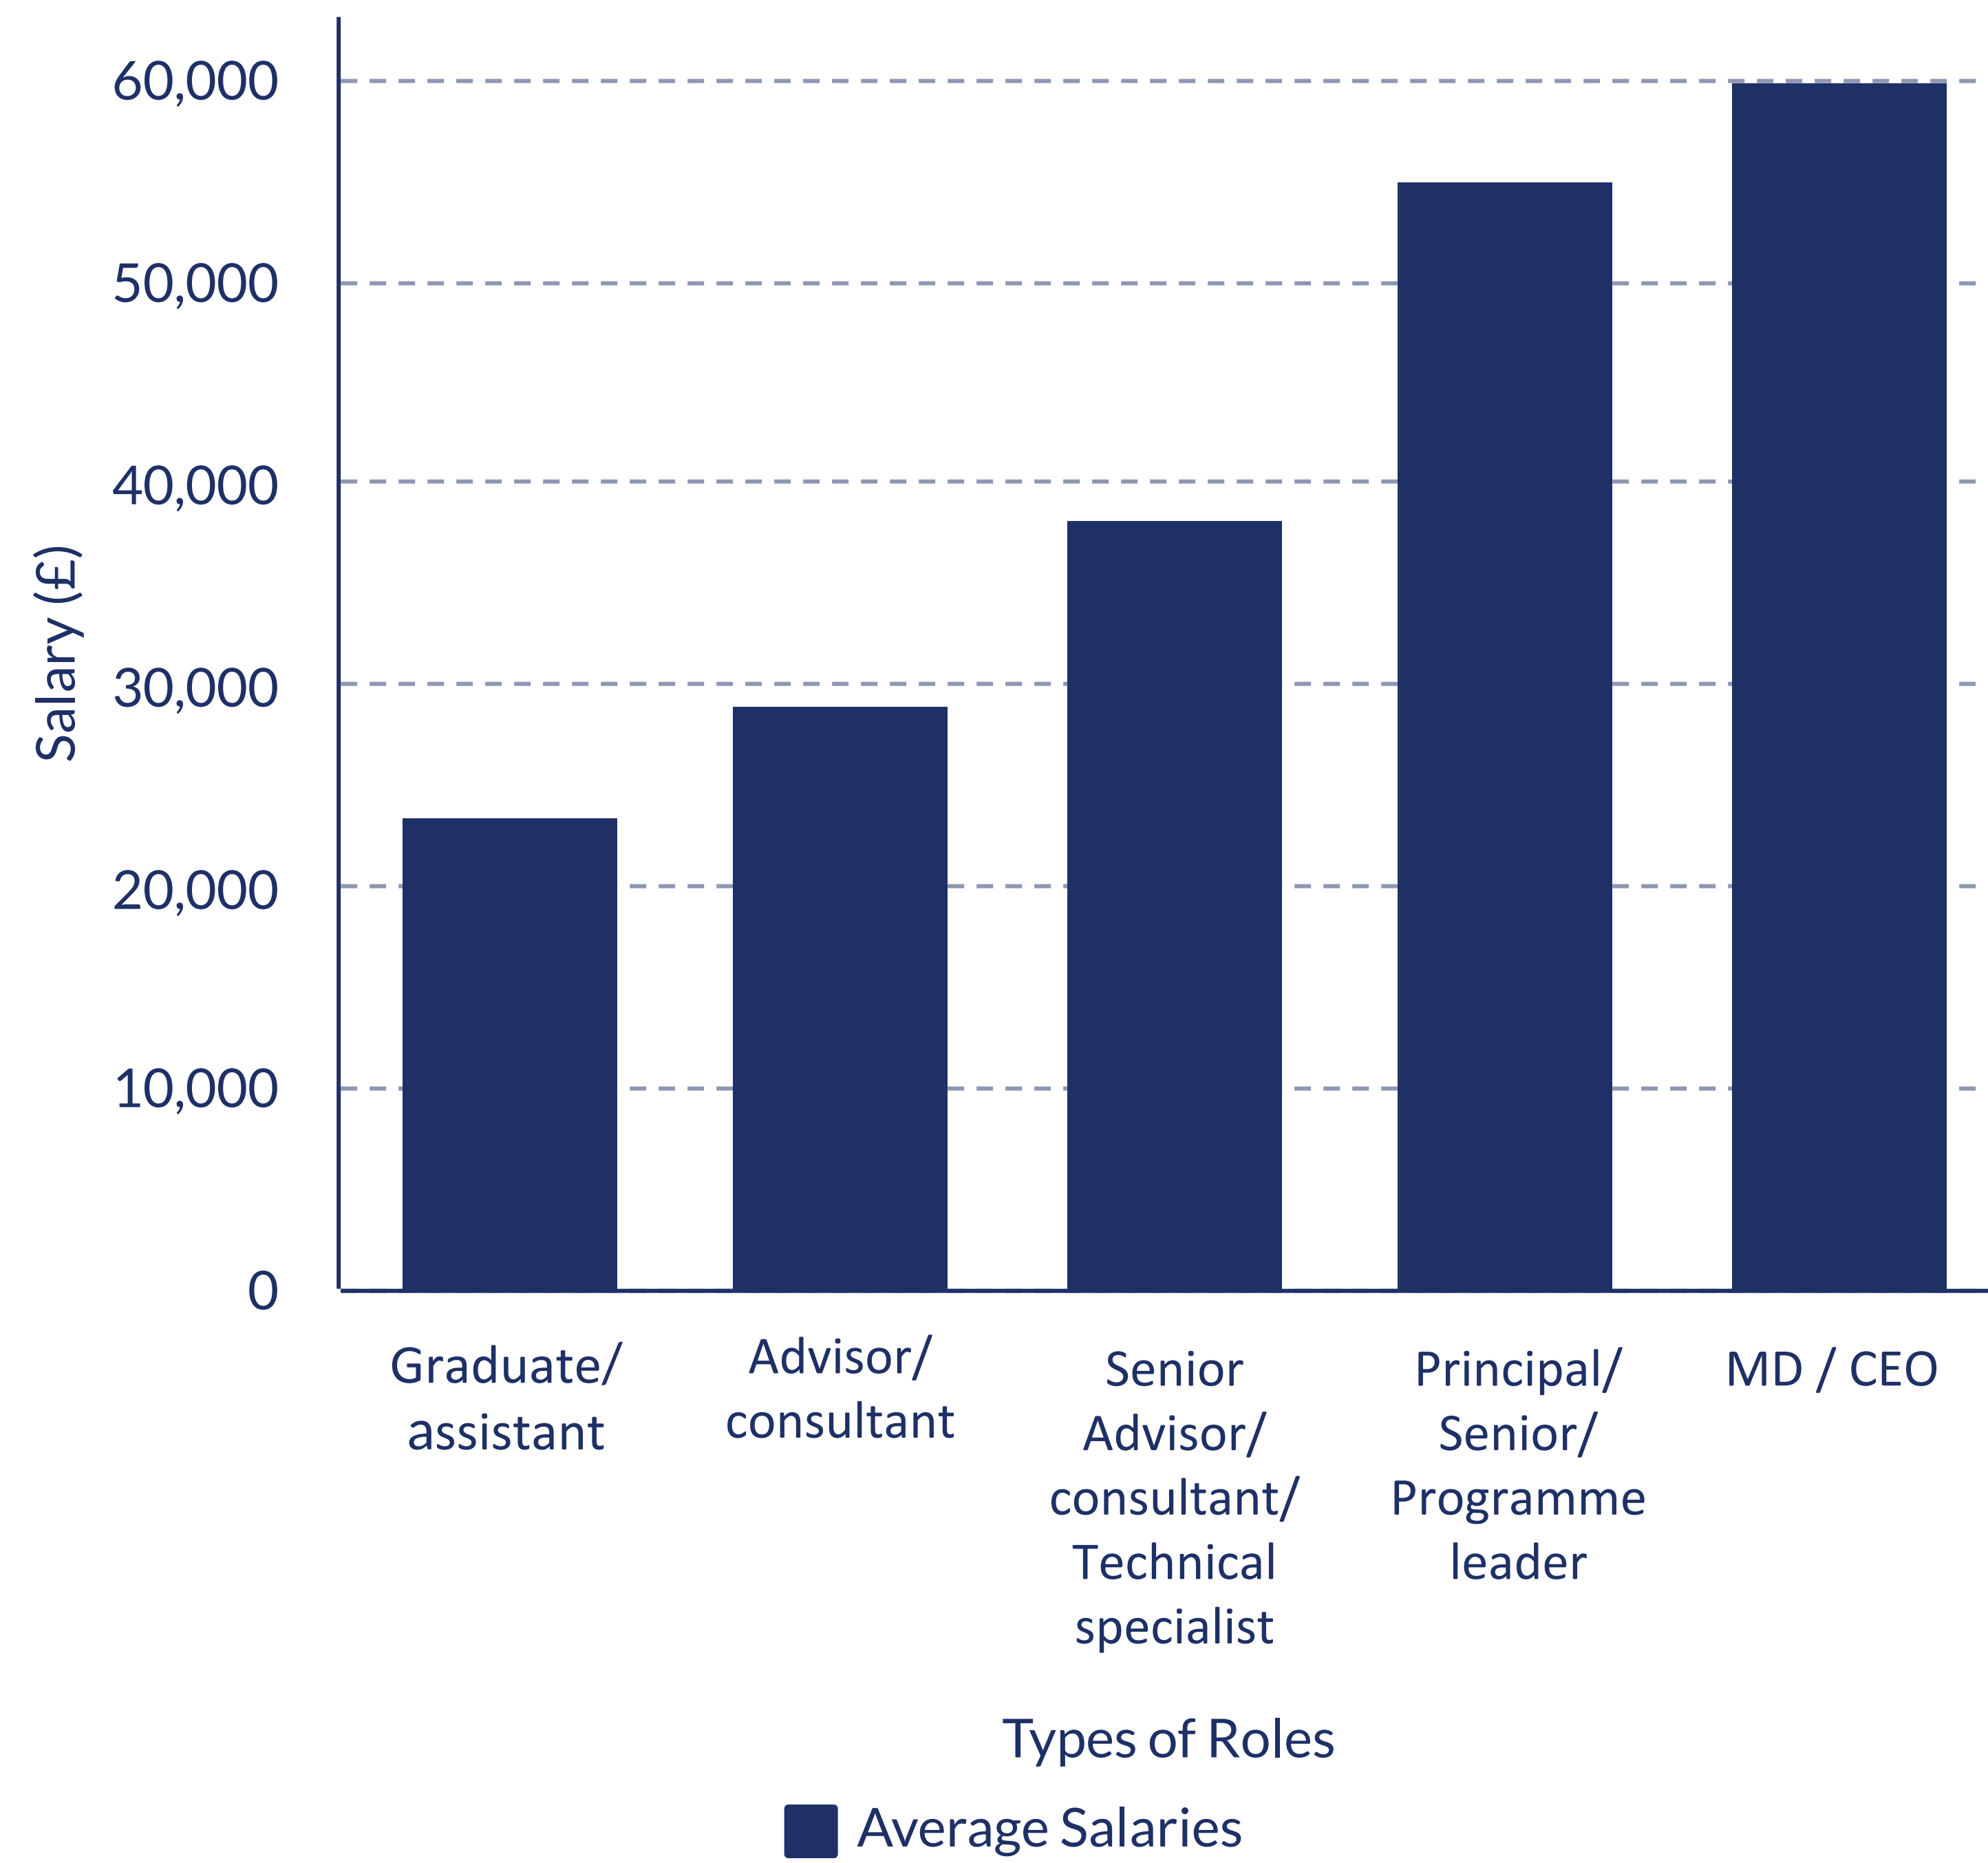

Real Living Wage 2023 London

£ 22,992

Minimum Income Standard (Single Person)

£ 29,500

—
COMPARATORS'
OVERVIEW

©Wessex Archaeology

Royal Institution of Chartered Surveyors average salaries

RICS Overview

Graduate/Assistant/
Junior
£31,755.56

Qualified/Consultant/
Analyst
£48,955.20

Associate/
Manager
£59,111.11

Senior
Manager
£74,079.00

Director
£107,763.90

©Wessex Archaeology

CIEEM Overview

CIEEM average salaries by role