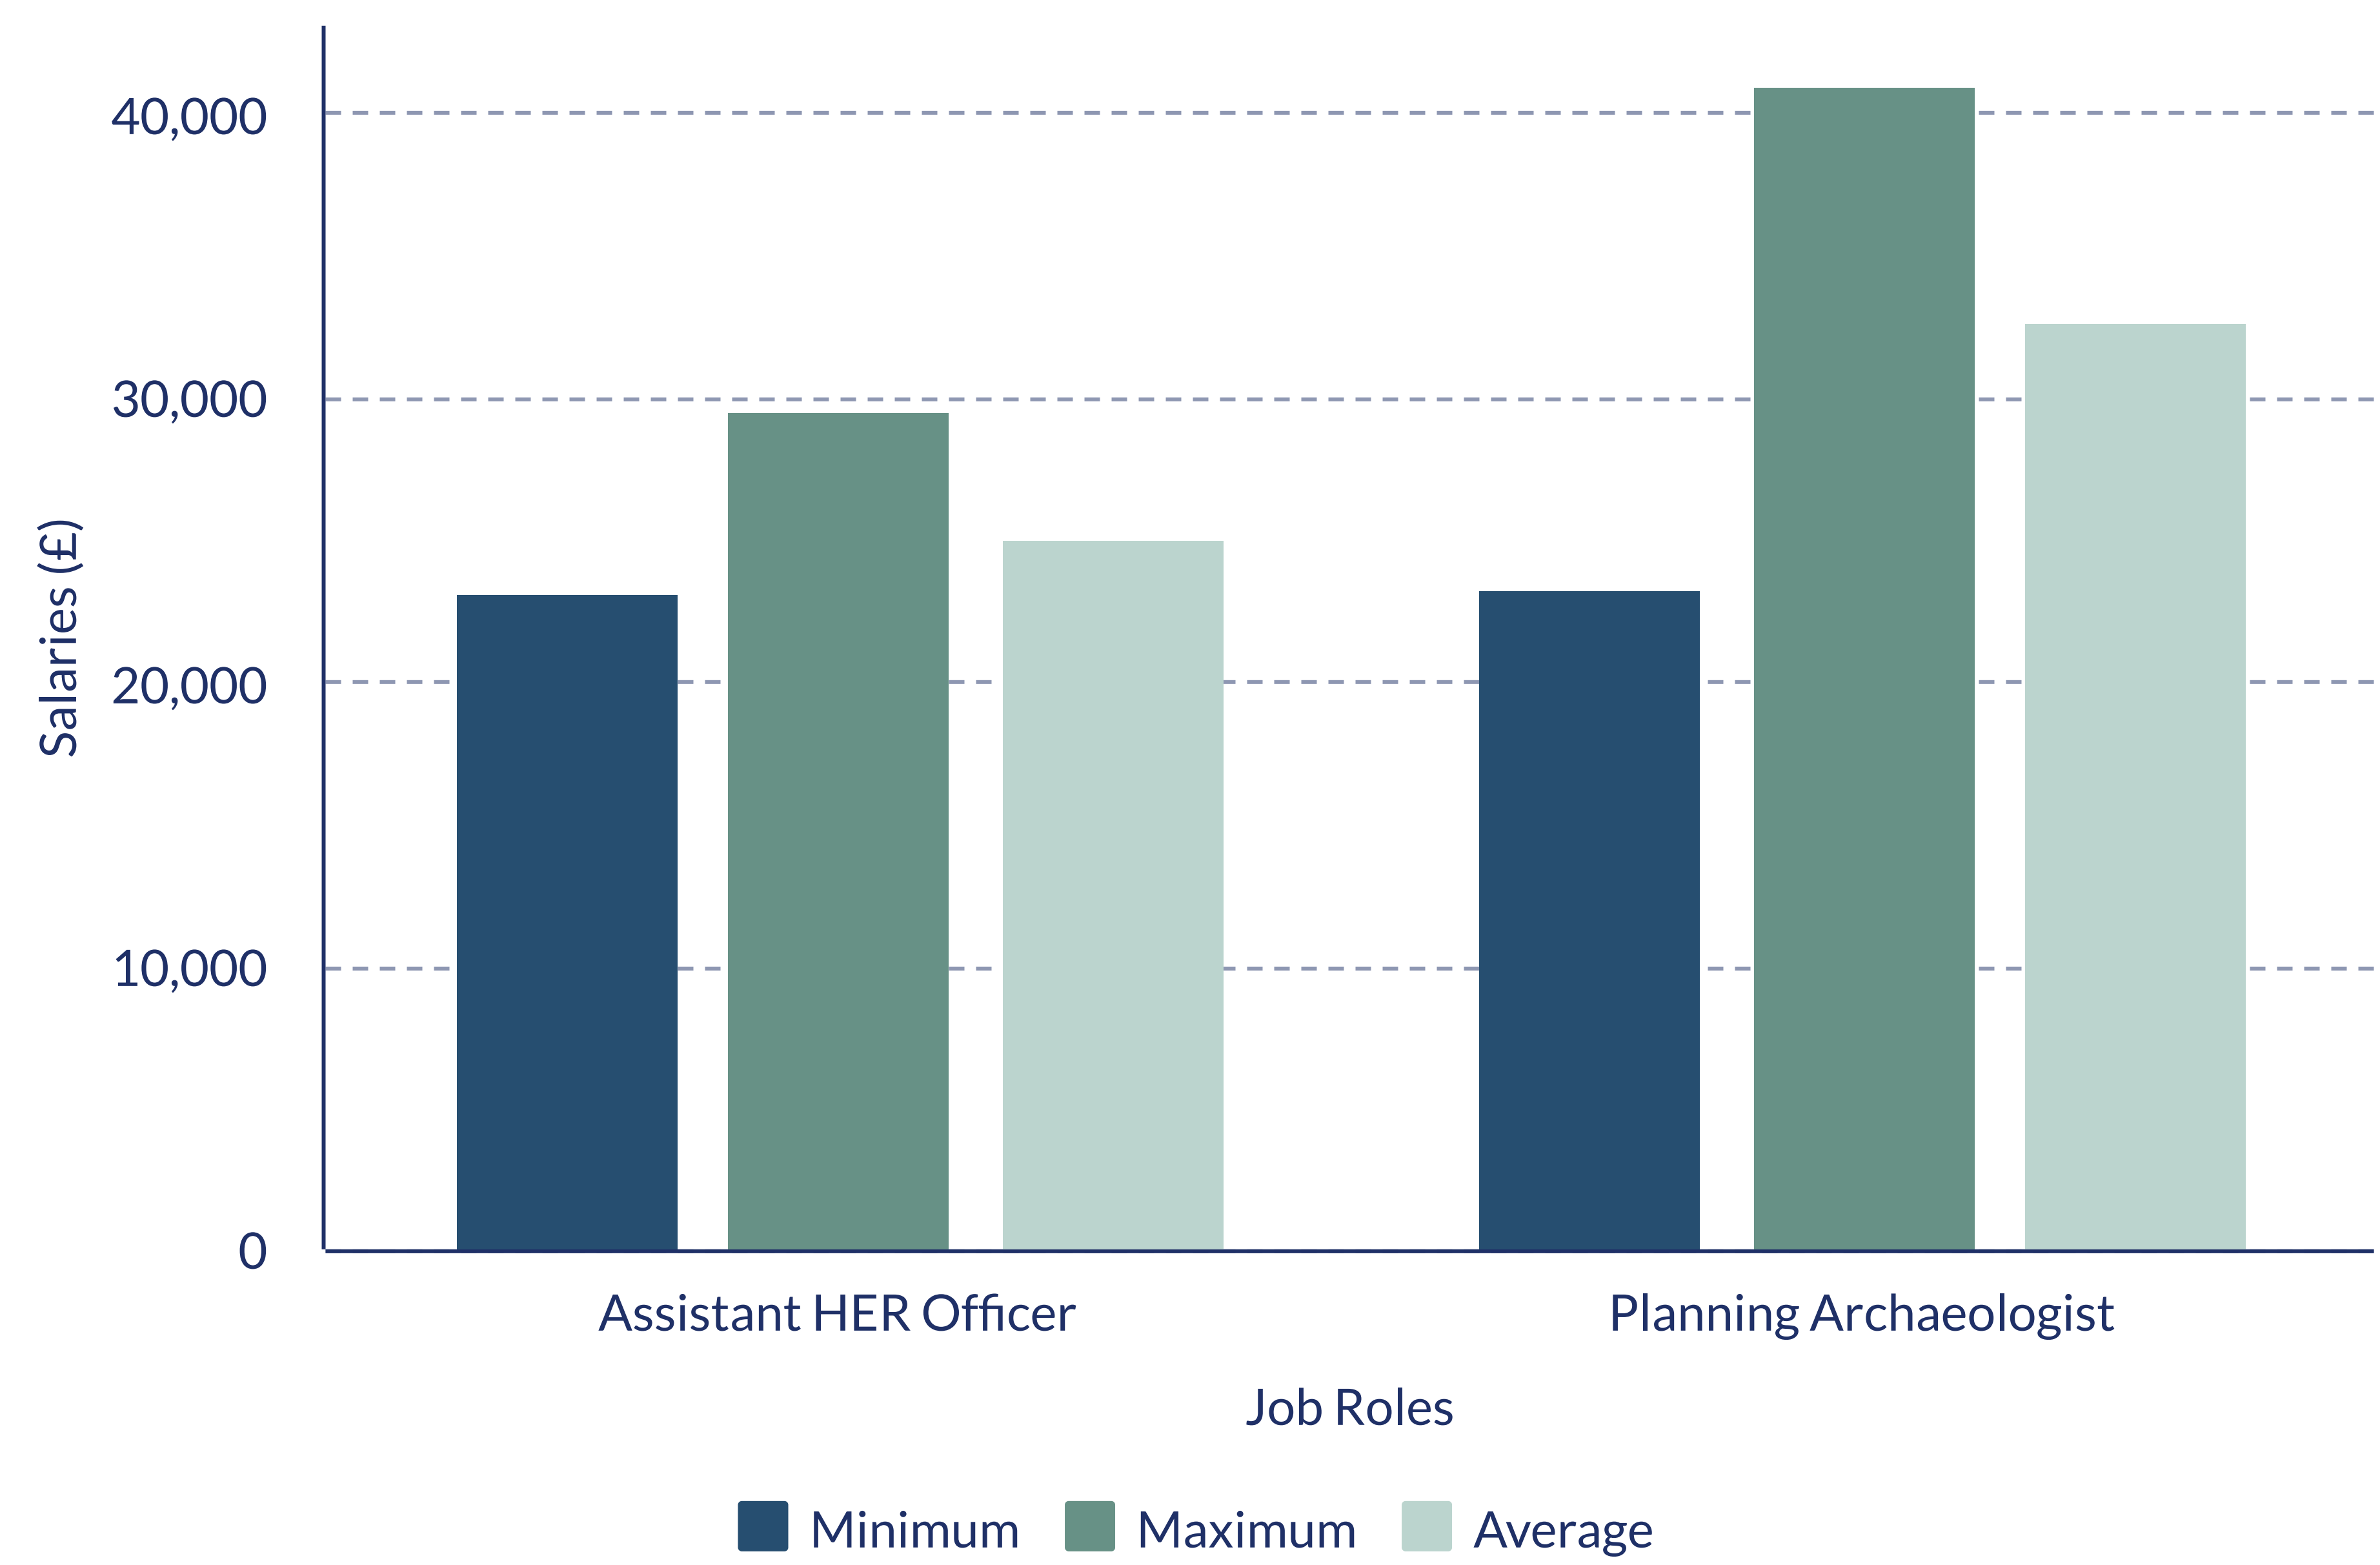

Historic Environment Summary

Minimum, maximum and average salaries

Average salaries

✓ Assistant HER Officer:
£25,086.20

✓ Planning Archaeologist:
£32,632.20

🏷️ National Living Wage 23+
£ 20,048

📍 Real Living Wage 2023 UK
£ 20,972