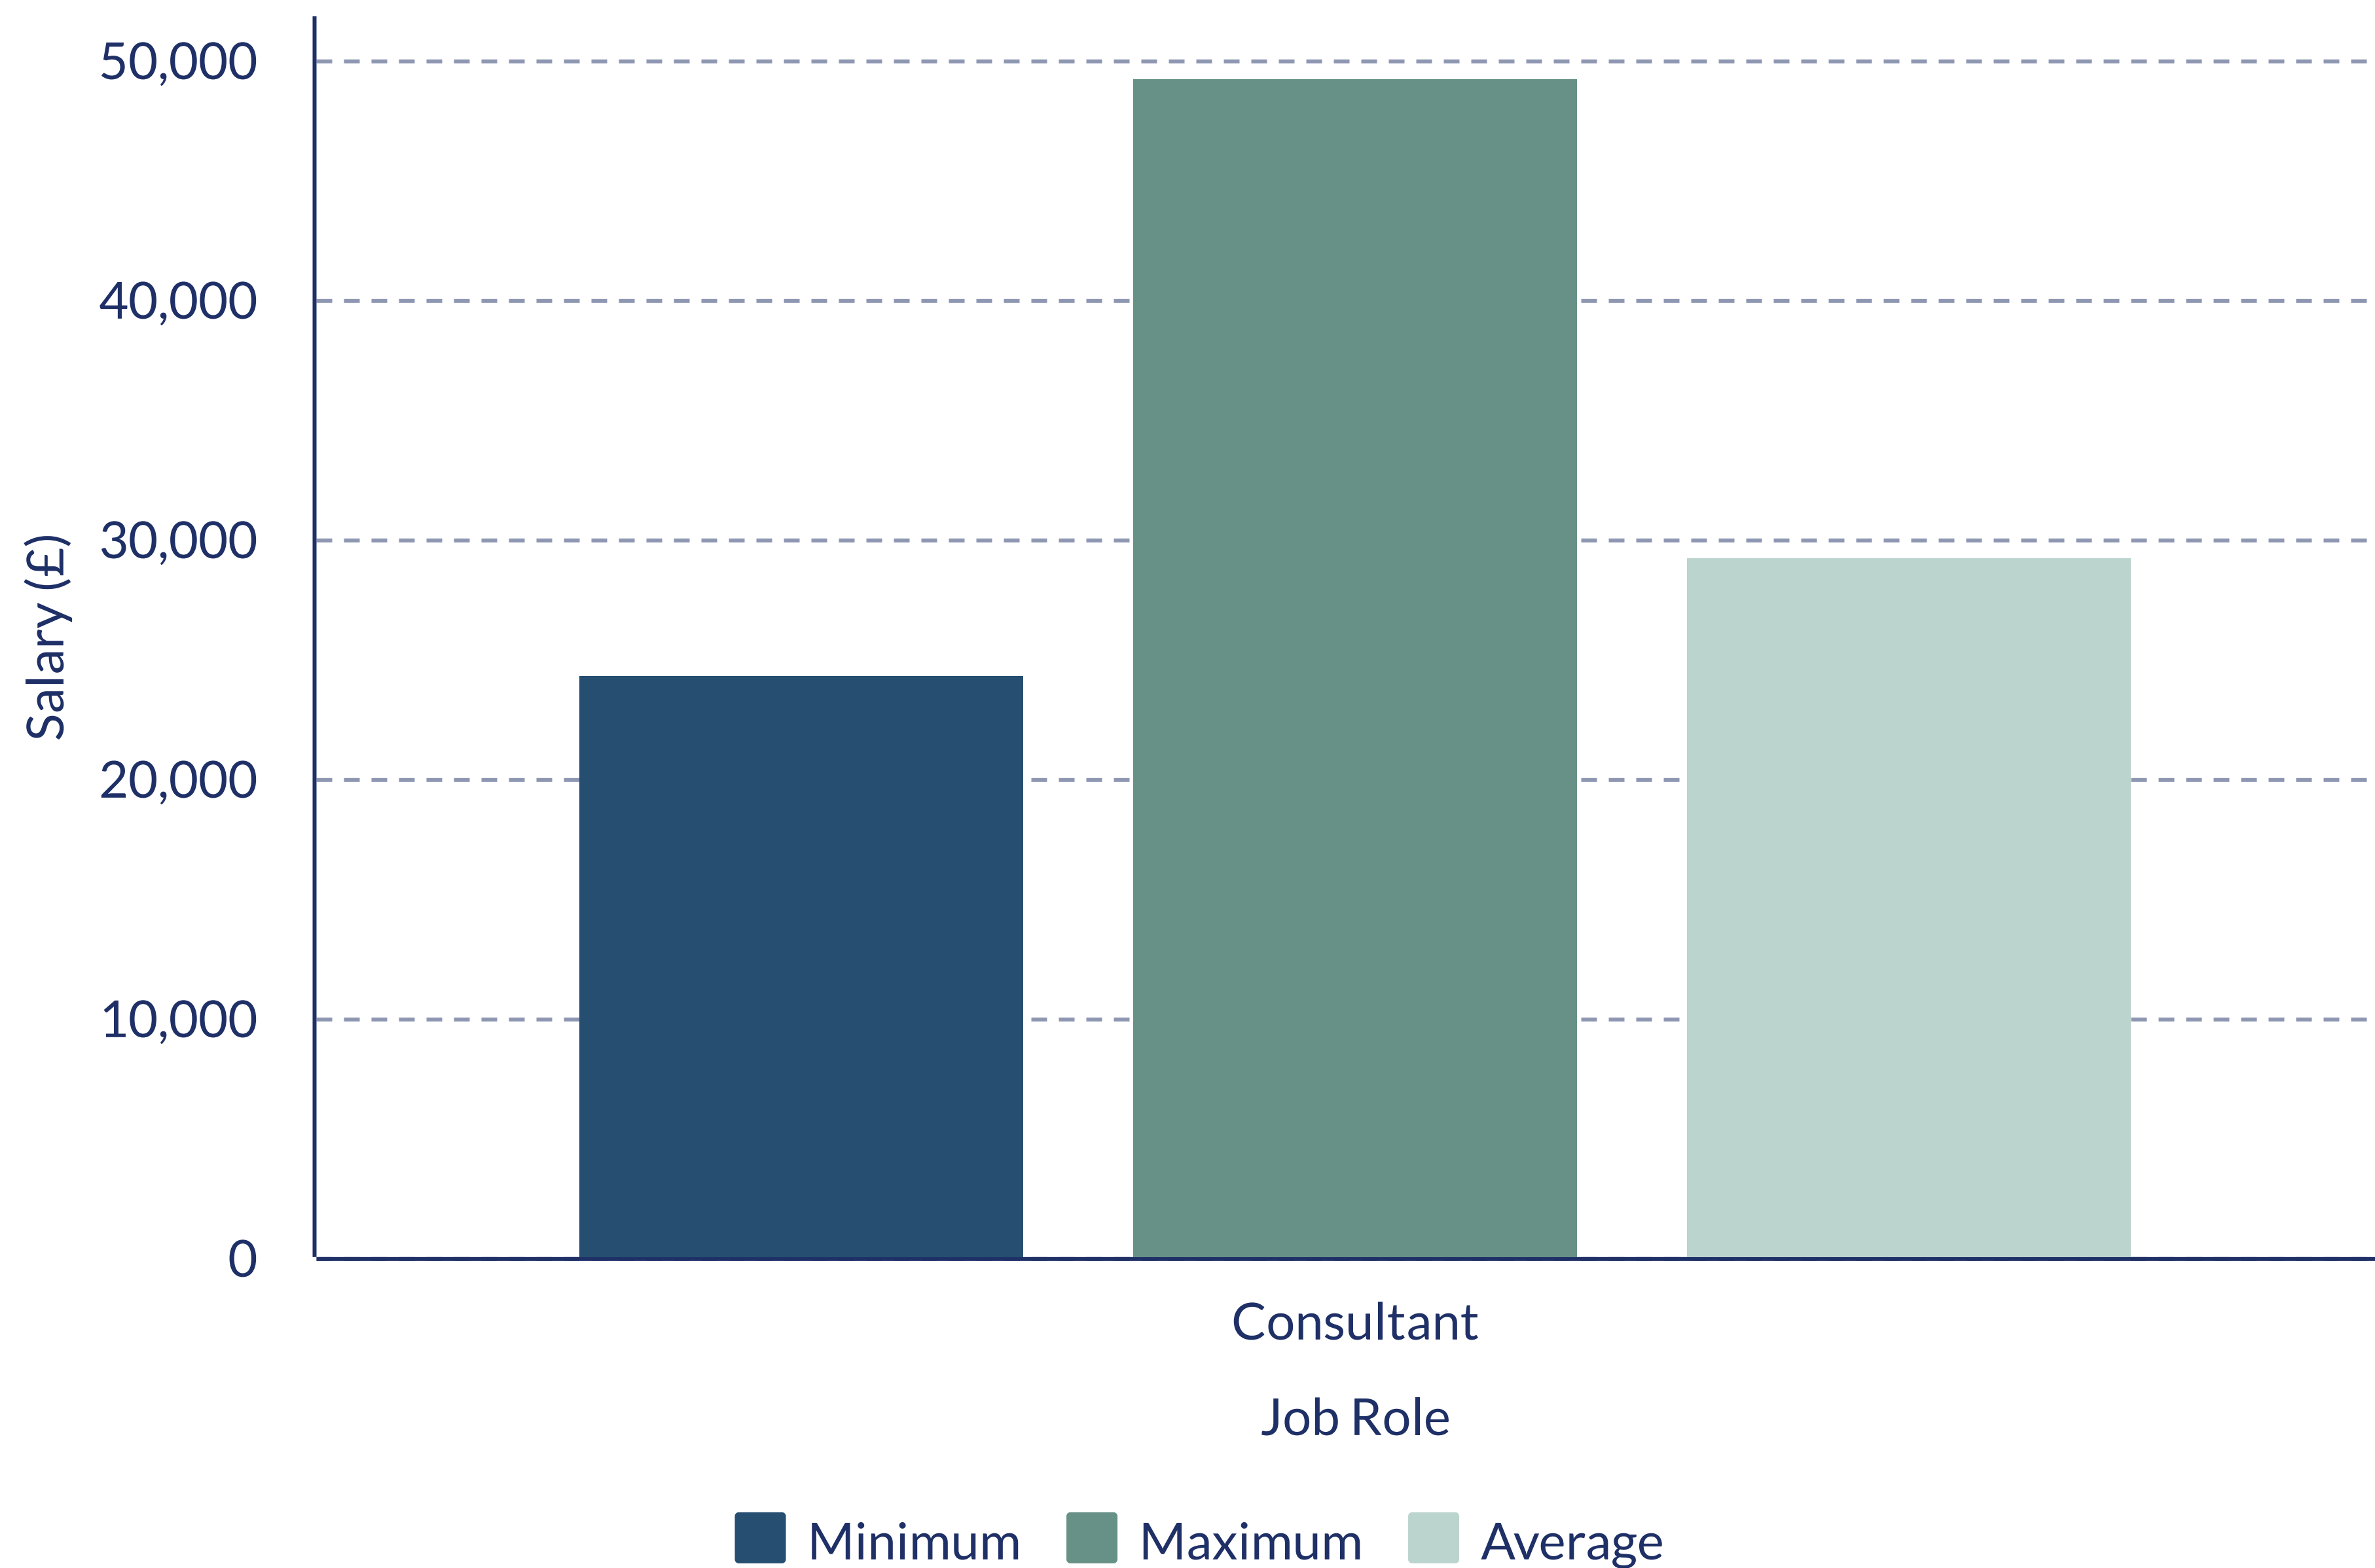

£ 22,992

Minimum Income Standard (Single Person)

£ 29,500

©Wessex Archaeology

Consultancy Summary

Minimum, maximum and average salaries

Average salaries

✓ Consultant: