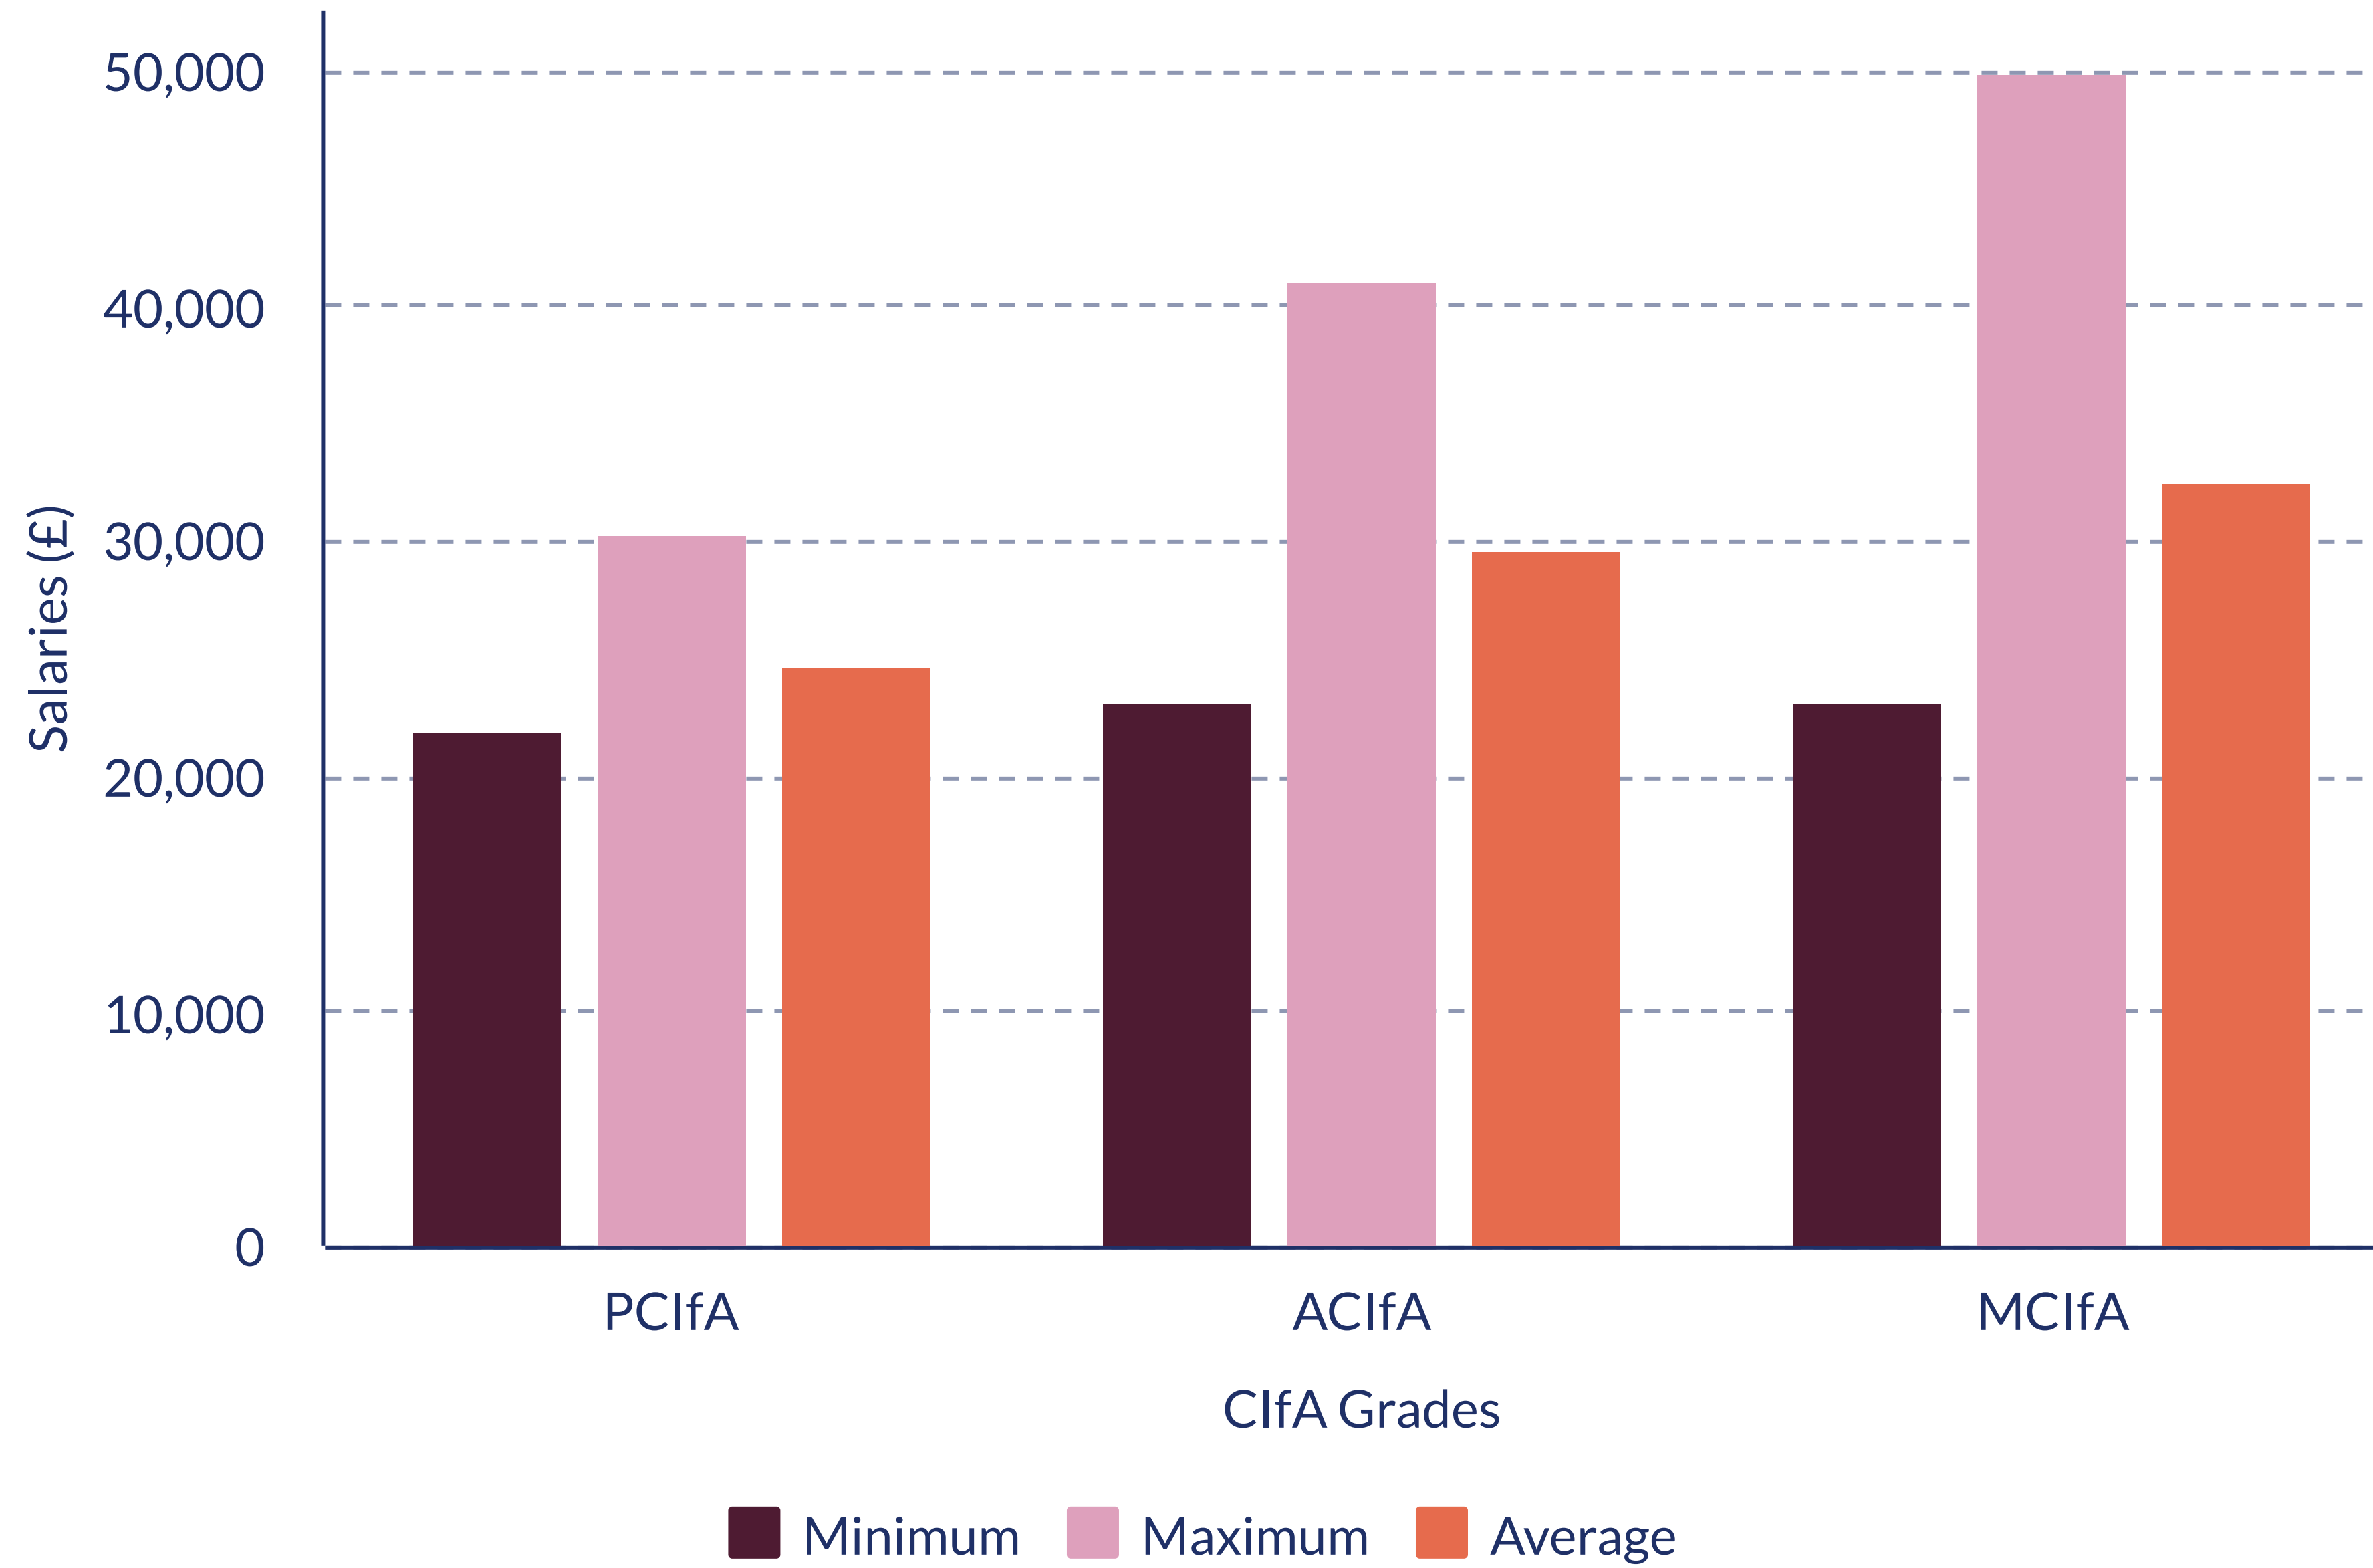

National Living Wage 23+
£ 20,048

Real Living Wage 2023 UK
£ 20,972

Real Living Wage 2023 London
£ 22,992

Minimum Income Standard (Single Person)
£ 29,500

©Wessex Archaeology

CifA Grades Summary

Minimum, maximum and average salaries